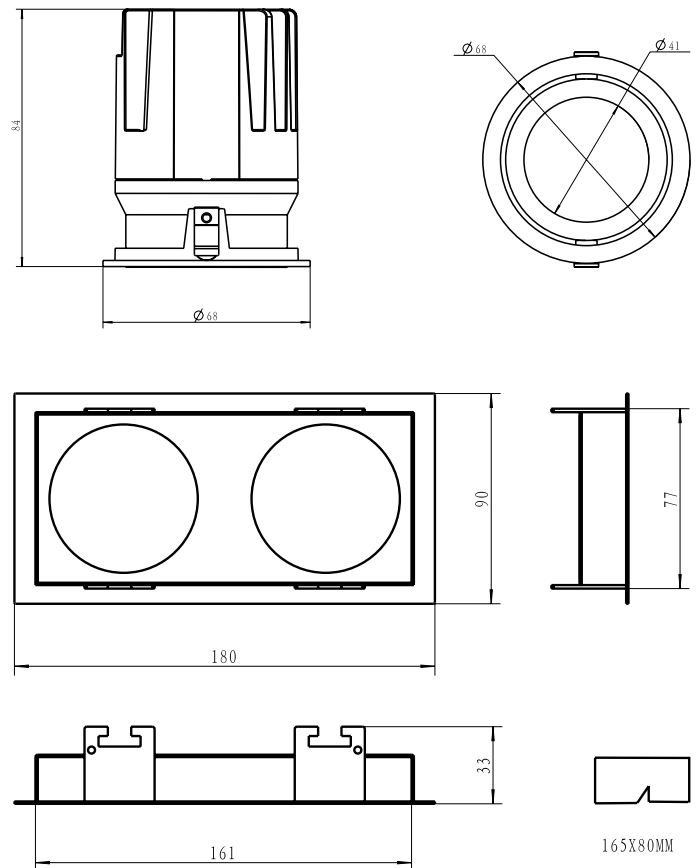

DIMENSIONS

Light Engine: Ø68mm, H.85mm (x2)
Aperture: Ø41mm (x2)
Frame 180mm x 90mm H.33mm
Total Height: 105mm
Cutout: 165mm x 80mm

Adjustable

Tilt: 24°
Rotation: 355°

TRUE COLOUR 98 CRI

EIGER LED 2 ADJUSTABLE DOWNLIGHT