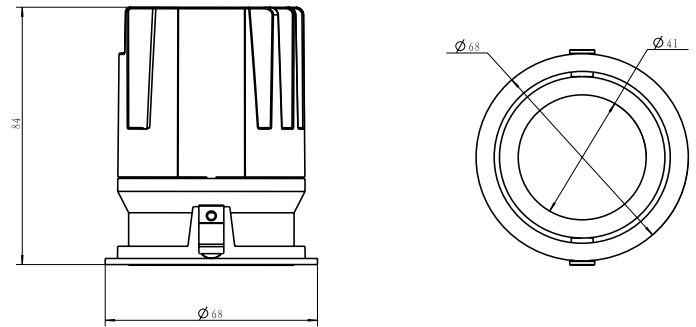

EIGER LED 1-S PLASTER IN ADJUSTABLE DOWNLIGHT

TRUE COLOUR CRI 98 | IP54

DLD/EIG1-S-P-A

DLD
CONTRACT

DETAILS

Type	Adjustable 24°
IP Rating	IP54
IP Zone	Zone 2
Class	I
Standards	CE
Fire Rated	60+ minutes
Material	Aluminium
Cable	2 Core 0.5mm ²
Cable Length	400mm
Warranty	5 Years

DIMENSIONS

Fitted Dims: 72mm x 72mm
Light Engine: Ø68mm, H.85mm
Aperture: Ø41mm
Plaster Kit: 128mm x 128mm H.30mm
Total Height: 101mm
Cutout: 80mm x 80mm

Adjustable
Tilt: 24°
Rotation: 355°

TRUE COLOUR 98 CRI

EIGER LED 1-S PLASTER IN ADJUSTABLE DOWNLIGHT

TRUE COLOUR CRI 98 | IP54

DLD/EIG1-S-P-A

PRODUCT CODE CONSTRUCTION

PRODUCT CODE PREFIX	FINISH	LIGHT TEMP. CCT	BEAM ANGLE	DRIVER
DLD/EIG1-S-P-A	W	27K	24D	MD
<small>SHAPE APPLICATION VERSION</small> R Round P Plaster In A Adj. S Square R Recessed F Fixed	W White B Black	27K 2700K 30K 3000K 40K 4000K	15D 15° 24D 24° 36D 36°	No driver MD TRIAC dim. 010 0-10V dim. D DALI dim.