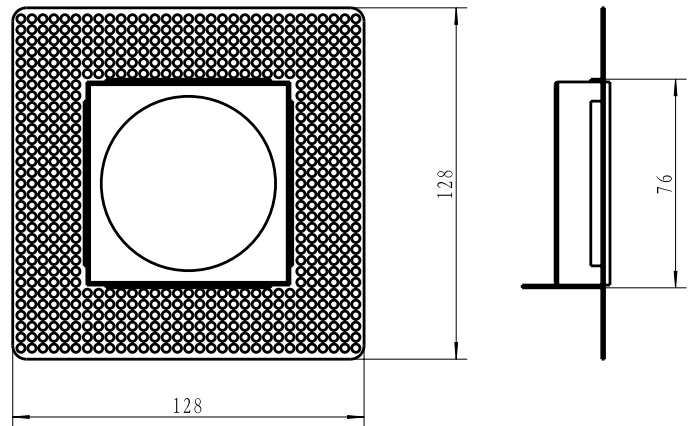

EIGER LED 1-S PLASTER IN ADJUSTABLE DOWNLIGHT

TRUE COLOUR CRI 98 | IP54

DLD/EIG1-S-P-A

DLD
CONTRACT

DETAILS

Type	Adjustable 24°
IP Rating	IP54
IP Zone	Zone 2
Class	I
Standards	CE
Fire Rated	60+ minutes
Material	Aluminium
Cable	2 Core 0.5mm ²
Cable Length	400mm
Warranty	5 Years

DIMENSIONS

Fitted Dims: 72mm x 72mm
Light Engine: Ø68mm, H.85mm
Aperture: Ø41mm
Plaster Kit: 128mm x 128mm H.30mm
Total Height: 101mm
Cutout: 80mm x 80mm

Adjustable
Tilt: 24°
Rotation: 355°

TRUE COLOUR 98 CRI

EIGER LED 1-S PLASTER IN ADJUSTABLE DOWNLIGHT

TRUE COLOUR CRI 98 | IP54

DLD/EIG1-S-P-A

PRODUCT CODE CONSTRUCTION

PRODUCT CODE PREFIX	FINISH	LIGHT TEMP. CCT	BEAM ANGLE	DRIVER
DLD/EIG1-S-P-A	W	27K	24D	MD
<small>SHAPE APPLICATION VERSION</small> R Round P Plaster In A Adj. S Square R Recessed F Fixed	W White B Black	27K 2700K 30K 3000K 40K 4000K	15D 15° 24D 24° 36D 36°	No driver MD TRIAC dim. 010 0-10V dim. D DALI dim.