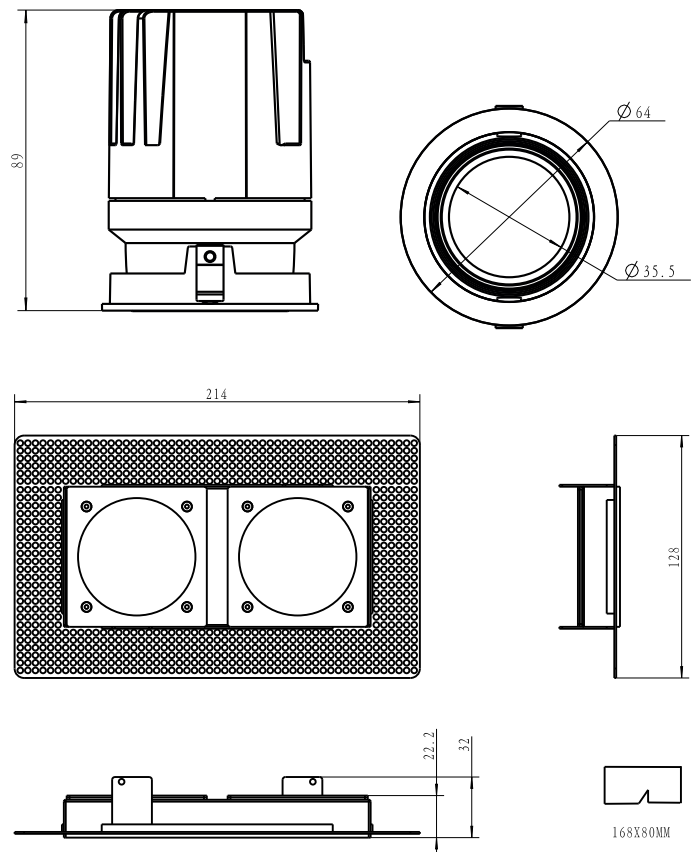

ANDES LED 2 PLASTER IN ADJUSTABLE DOWNLIGHT

TRUE COLOUR CRI 98 | IP54

DLD/ANDE2-P-A

DLD
CONTRACT

DETAILS

Type	Adjustable 24°
IP Rating	IP54
IP Zone	Zone 2
Class	I
Standards	CE
Fire Rated	60+ minutes
Material	Aluminium
Cable	2 Core 0.5mm ²
Cable Length	400mm
Warranty	5 Years

DIMENSIONS

Fitted Dims:	164mm x 76mm
Light Engine:	Ø64mm, H.89mm
Aperture:	Ø35.5mm
Plaster Kit:	214mm x 128mm H.30mm
Total Height:	105mm
Cutout:	168mm x 80mm

TRUE COLOUR 98 CRI

ANDES LED 2 PLASTER IN ADJUSTABLE DOWNLIGHT