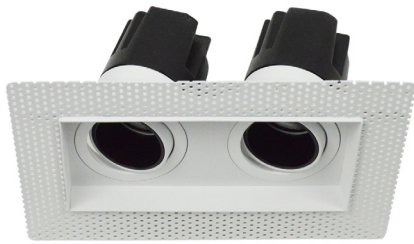

ANDES LED 2 PLASTER IN ADJUSTABLE DOWNLIGHT

TRUE COLOUR CRI 98 | IP54

DLD/ANDE2-P-A

DLD
CONTRACT

DETAILS

Type	Adjustable 24°
IP Rating	IP54
IP Zone	Zone 2
Class	I
Standards	CE
Fire Rated	60+ minutes
Material	Aluminium
Cable	2 Core 0.5mm ²
Cable Length	400mm
Warranty	5 Years

KEY POINTS

- True Colour CRI 98, amazingly high level of colour rendering
- R9 95, reds are redder than ever
- Simple access to the light engine for easy maintenance
- Dim to dark with our range of fully tested drivers

DIMENSIONS

Fitted Dims:	164mm x 76mm
Light Engine:	Ø64mm, H.89mm
Aperture:	Ø35.5mm
Plaster Kit:	214mm x 128mm H.30mm
Total Height:	105mm
Cutout:	168mm x 80mm

TRUE COLOUR 98 CRI

ANDES LED 2 PLASTER IN ADJUSTABLE DOWNLIGHT

TRUE COLOUR CRI 98 | IP54

DLD/ANDE2-P-A

PRODUCT CODE CONSTRUCTION

PRODUCT CODE PREFIX	FINISH	BAFFLE	LIGHT TEMP. CCT	BEAM ANGLE	DRIVER
DLD/ANDE2-P-A	W	B	27K	24D	D
<small>APPLICATION</small> P Plaster In R Recessed	<small>VERSION</small> A Adj. F Fixed	W White B Black G Gold	27K 2700K 30K 3000K 40K 4000K	15D 15° 24D 24° 36D 36°	No driver MD TRIAC dim. 010 0-10V dim. D DALI dim.