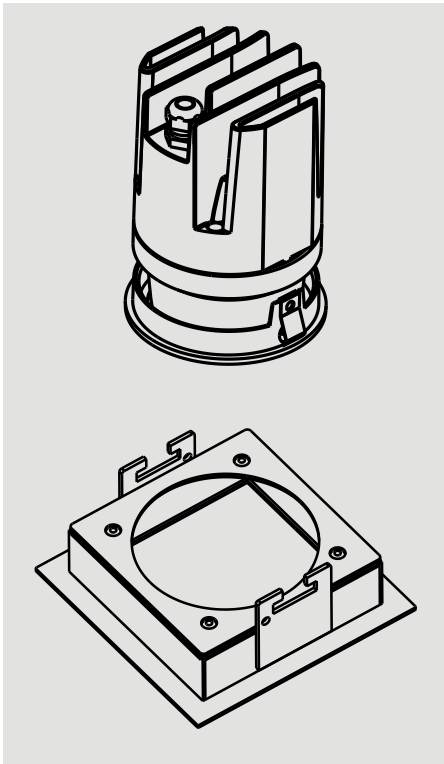

# ANDES LED 1-S ADJUSTABLE DOWNLIGHT

TRUE COLOUR CRI 98 | IP54  
DLD/ANDE1-S-R-A

**DLD**  
CONTRACT

## DETAILS

Type	Adjustable 24°
IP Rating	IP54
IP Zone	Zone 2
Class	I
Standards	CE
Fire Rated	60+ minutes
Material	Aluminium
Cable	2 Core 0.5mm <sup>2</sup>
Cable Length	400mm
Warranty	5 Years

## DIMENSIONS

**Light Engine:** Ø64mm, H.89mm  
**Aperture:** Ø35.5mm  
**Frame:** 90mm x 90mm, H.35mm  
**Total Height:** 105mm  
**Cutout:** 80mm x 80mm

TRUE COLOUR 98 CRI