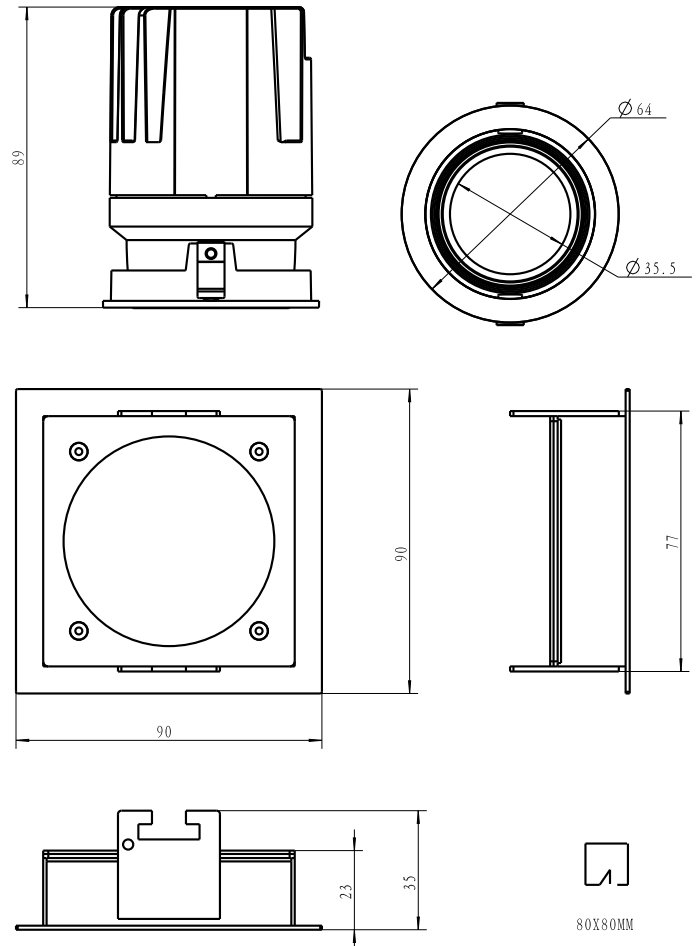

## DETAILS

Type	Adjustable 24°
IP Rating	IP54
IP Zone	Zone 2
Class	I
Standards	CE
Fire Rated	60+ minutes
Material	Aluminium
Cable	2 Core 0.5mm <sup>2</sup>
Cable Length	400mm
Warranty	5 Years

## DIMENSIONS

**Light Engine:** Ø64mm, H.89mm  
**Aperture:** Ø35.5mm  
**Frame:** 90mm x 90mm, H.35mm  
**Total Height:** 105mm  
**Cutout:** 80mm x 80mm

TRUE COLOUR 98 CRI