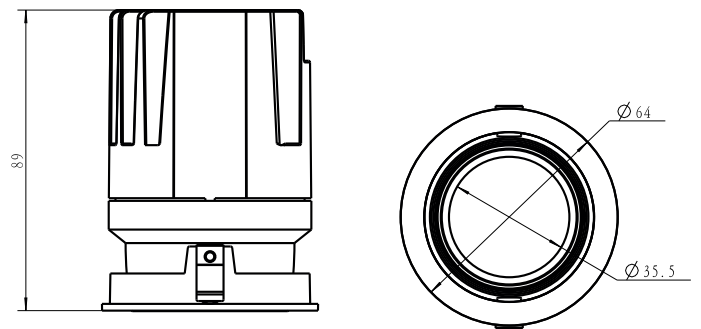

ANDES LED 1-S PLASTER IN ADJUSTABLE DOWNLIGHT

TRUE COLOUR CRI 98 | IP54

DLD/ANDE1-S-P-A

DLD
CONTRACT

DETAILS

Type	Adjustable 24°
IP Rating	IP54
IP Zone	Zone 2
Class	I
Standards	CE
Fire Rated	60+ minutes
Material	Aluminium
Cable	2 Core 0.5mm ²
Cable Length	400mm
Warranty	5 Years

DIMENSIONS

Fitted Dims:	72mm x 72mm
Light Engine:	Ø64mm, H.89mm
Aperture:	Ø35.5mm
Plaster Kit:	128mm x 128mm, H.32mm
Total Height:	105mm
Cutout:	80mm x 80mm

TRUE COLOUR 98 CRI

ANDES LED 1-S PLASTER IN ADJUSTABLE DOWNLIGHT

TRUE COLOUR CRI 98 | IP54

DLD/ANDE1-S-P-A

PRODUCT CODE CONSTRUCTION

PRODUCT CODE PREFIX	FINISH	BAFFLE	LIGHT TEMP. CCT	BEAM ANGLE	DRIVER
DLD/ANDE1-S-P-A	W	B	27K	24D	D
SHAPE APPLICATION VERSION R Round P Plaster In A Adj. S Square R Recessed F Fixed	W White B Black	W White B Black G Gold	27K 2700K 30K 3000K 40K 4000K	15D 15° 24D 24° 36D 36°	No driver MD TRIAC dim. 010 0-10V dim. D DALI dim.