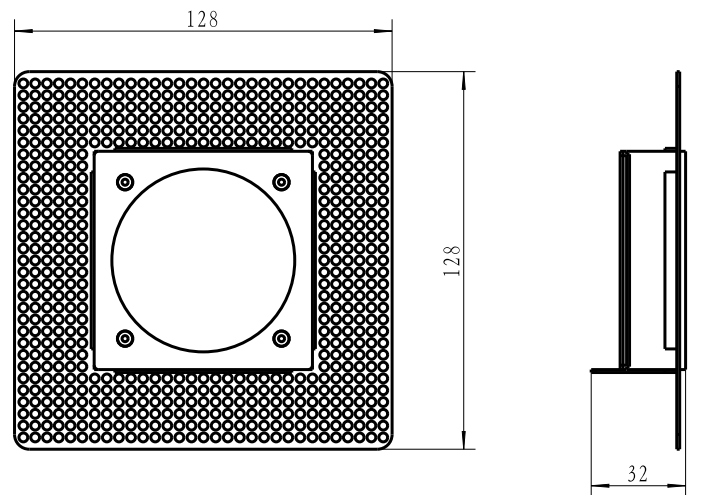

ANDES LED 1-S PLASTER IN ADJUSTABLE DOWNLIGHT

TRUE COLOUR CRI 98 | IP54

DLD/ANDE1-S-P-A

DLD
CONTRACT

DETAILS

Type	Adjustable 24°
IP Rating	IP54
IP Zone	Zone 2
Class	I
Standards	CE
Fire Rated	60+ minutes
Material	Aluminium
Cable	2 Core 0.5mm ²
Cable Length	400mm
Warranty	5 Years

DIMENSIONS

Fitted Dims:	72mm x 72mm
Light Engine:	Ø64mm, H.89mm
Aperture:	Ø35.5mm
Plaster Kit:	128mm x 128mm, H.32mm
Total Height:	105mm
Cutout:	80mm x 80mm

TRUE COLOUR 98 CRI

ANDES LED 1-S PLASTER IN ADJUSTABLE DOWNLIGHT

TRUE COLOUR CRI 98 | IP54

DLD/ANDE1-S-P-A

PRODUCT CODE CONSTRUCTION

PRODUCT CODE PREFIX	FINISH	BAFFLE	LIGHT TEMP. CCT	BEAM ANGLE	DRIVER
DLD/ANDE1-S-P-A	W	B	27K	24D	D
SHAPE APPLICATION VERSION R Round P Plaster In A Adj. S Square R Recessed F Fixed	W White B Black	W White B Black G Gold	27K 2700K 30K 3000K 40K 4000K	15D 15° 24D 24° 36D 36°	No driver MD TRIAC dim. 010 0-10V dim. D DALI dim.