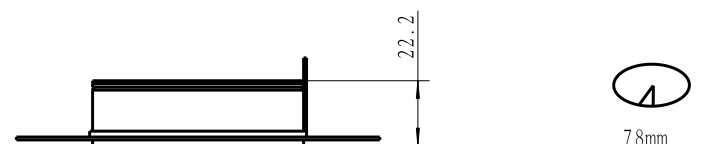

ANDES LED 1-R PLASTER IN FIXED DOWNLIGHT

TRUE COLOUR CRI 98 | IP65

DLD/ANDE1-R-P-F

DLD
CONTRACT

DETAILS

Type	Fixed
IP Rating	IP65
IP Zone	Zone 1 & 2
Class	I
Standards	CE
Fire Rated	60+ minutes
Material	Aluminium
Cable	2 Core 0.5mm ²
Cable Length	400mm
Warranty	5 Years

DIMENSIONS

Fitted Dims: Ø70mm
Light Engine: Ø64mm, H.89mm
Aperture: Ø35.5mm
Plaster Kit: Ø124mm H.30mm
Total Height: 105mm
Cutout: Ø78mm

TRUE COLOUR CRI 98

ANDES LED 1-R PLASTER IN FIXED DOWNLIGHT

TRUE COLOUR CRI 98 | IP65