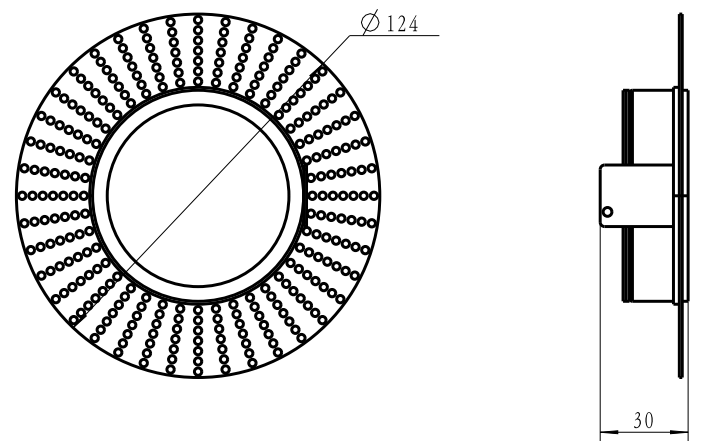

ANDES LED 1-R PLASTER IN FIXED DOWNLIGHT

TRUE COLOUR CRI 98 | IP65

DLD/ANDE1-R-P-F

DLD
CONTRACT

DETAILS

Type	Fixed
IP Rating	IP65
IP Zone	Zone 1 & 2
Class	I
Standards	CE
Fire Rated	60+ minutes
Material	Aluminium
Cable	2 Core 0.5mm ²
Cable Length	400mm
Warranty	5 Years

DIMENSIONS

Fitted Dims: Ø70mm
Light Engine: Ø64mm, H.89mm
Aperture: Ø35.5mm
Plaster Kit: Ø124mm H.30mm
Total Height: 105mm
Cutout: Ø78mm

TRUE COLOUR CRI 98

ANDES LED 1-R PLASTER IN FIXED DOWNLIGHT

TRUE COLOUR CRI 98 | IP65

DLD/ANDE1-R-P-F

PRODUCT CODE CONSTRUCTION

PRODUCT CODE PREFIX	FINISH	BAFFLE	LIGHT TEMP. CCT	BEAM ANGLE	DRIVER
DLD/ANDE1-R-P-F	W	B	27K	24D	MD
SHAPE APPLICATION VERSION R Round P Plaster In A Adj. S Square R Recessed F Fixed	W White B Black	W White B Black G Gold	27K 2700K 30K 3000K 40K 4000K	15D 15° 24D 24° 36D 36°	No driver MD TRIAC dim. 010 0-10V dim. D DALI dim.