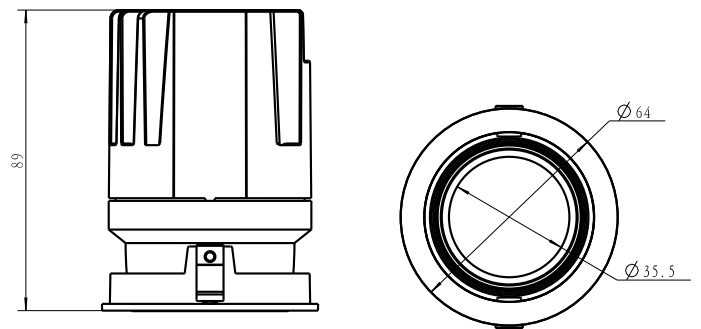

ANDES LED 1-R PLASTER IN FIXED DOWNLIGHT

TRUE COLOUR CRI 98 | IP65

DLD/ANDE1-R-P-F

DLD
CONTRACT

DETAILS

Type	Fixed
IP Rating	IP65
IP Zone	Zone 1 & 2
Class	I
Standards	CE
Fire Rated	60+ minutes
Material	Aluminium
Cable	2 Core 0.5mm ²
Cable Length	400mm
Warranty	5 Years

DIMENSIONS

Fitted Dims: Ø70mm
Light Engine: Ø64mm, H.89mm
Aperture: Ø35.5mm
Plaster Kit: Ø124mm H.30mm
Total Height: 105mm
Cutout: Ø78mm

TRUE COLOUR CRI 98

ANDES LED 1-R PLASTER IN FIXED DOWNLIGHT

TRUE COLOUR CRI 98 | IP65