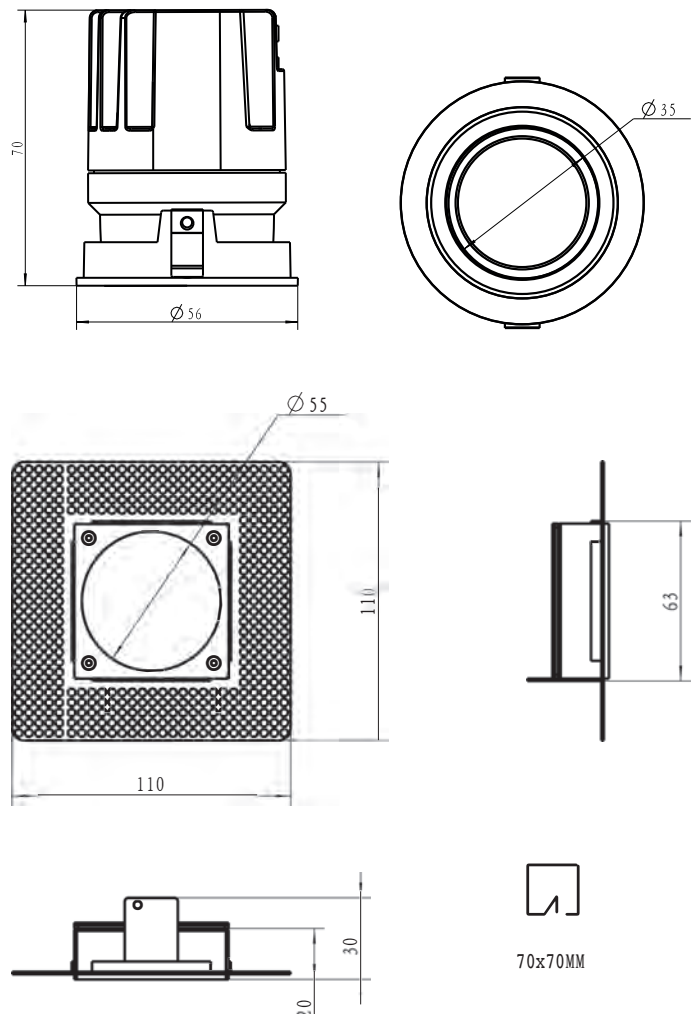

ANDES MINI LED 1-S PLASTER IN FIXED DOWNLIGHT

TRUE COLOUR CRI 98 | IP65

DLD/ANDEMINI1-S-P-F

DLD
CONTRACT

DETAILS

Type	Fixed
IP Rating	IP65
IP Zone	Zone 1
Class	I
Standards	CE
Fire Rated	60+ minutes
Material	Aluminium
Cable	2 Core 0.5mm ²
Cable Length	400mm
Warranty	5 Years

DIMENSIONS

Light Engine: Ø56mm, H.70mm
Aperture: Ø35mm
Plaster Kit: 110mm x 110mm, H.30mm
Total Height: 89mm
Cutout: 70mm x 70mm

TRUE COLOUR 98 CRI

ANDES MINI LED 1-S PLASTER IN FIXED DOWNLIGHT

TRUE COLOUR CRI 98 | IP65

DLD/ANDEMINI1-S-P-F

PRODUCT CODE CONSTRUCTION

PRODUCT CODE PREFIX	FINISH	BAFFLE	LIGHT TEMP. CCT	BEAM ANGLE	DRIVER
DLD/ANDEMINI1-S-P-F	W	B	27K	24D	TRI
<small>SHAPE APPLICATION VERSION</small> R Round P Plaster In A Adj. S Square T Trim F Fixed	W White B Black	W White B Black	27K 2700K 30K 3000K 40K 4000K	15D 15° 24D 24° 36D 36°	NON No driver TRI TRIAC dim. 0/10V 0-10V dim. DAL DALI dim.