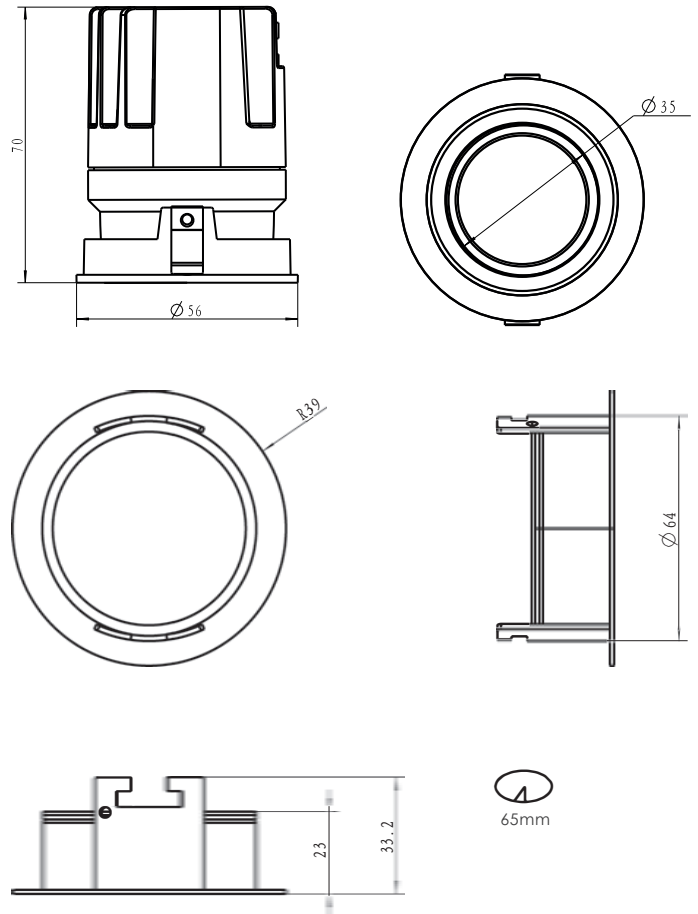

ANDES MINI LED 1-R RECESSED FIXED DOWNLIGHT

TRUE COLOUR CRI 98 | IP65
DLD/ANDEMINI1-R-T-F

DETAILS

Type	Fixed
IP Rating	IP65
IP Zone	Zone 1
Class	I
Standards	CE
Fire Rated	60+ minutes
Material	Aluminium
Cable	2 Core 0.5mm ²
Cable Length	400mm
Warranty	5 Years

DIMENSIONS

Light Engine: Ø56mm, H.70mm
Aperture: Ø35mm
Frame Kit: Ø78mm H.33.2mm
Total Height: 87mm
Cutout: Ø65mm

TRUE COLOUR 98 CRI

ANDES MINI LED 1-R RECESSED FIXED DOWNLIGHT

TRUE COLOUR CRI 98 | IP65

DLD/ANDEMINI1-R-T-F

PRODUCT CODE CONSTRUCTION

PRODUCT CODE PREFIX	FINISH	BAFFLE	LIGHT TEMP. CCT	BEAM ANGLE	DRIVER
DLD/ANDEMINI1-R-T-F	W	B	27K	24D	TRI
SHAPE APPLICATION VERSION R Round P Plaster In A Adj. S Square T Trim F Fixed	W White B Black	W White B Black	27K 2700K 30K 3000K 40K 4000K	15D 15° 24D 24° 36D 36°	NON No driver TRI TRIAC dim. 0/10V 0-10V dim. DAL DALI dim.