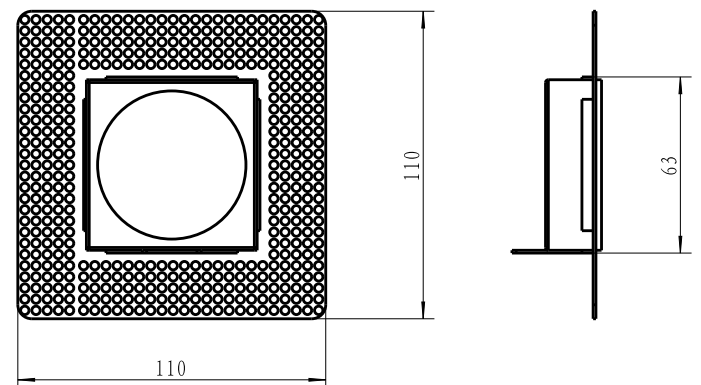

EIGER MINI LED 1-S PLASTER IN ADJUSTABLE DOWNLIGHT

TRUE COLOUR CRI 98 | IP54

DLD/EIGMINI1-S-P-A

DLD
CONTRACT

DETAILS

Type	Adjustable 24°
IP Rating	IP54
IP Zone	Zone 2
Class	I
Standards	CE
Fire Rated	TBC
Material	Aluminium
Cable	2 Core 0.5mm ²
Cable Length	400mm
Warranty	5 Years

DIMENSIONS

Light Engine: Ø57mm, H.70mm
Aperture: Ø30mm
Plaster Kit: 110mm x 110mm H.30mm
Total Height: 87mm
Cutout: 66mm x 66mm

TRUE COLOUR CRI 98

EIGER MINI LED 1-S PLASTER IN ADJUSTABLE DOWNLIGHT

TRUE COLOUR CRI 98 | IP54

DLD/EIGMINI1-S-P-A

PRODUCT CODE CONSTRUCTION

PRODUCT CODE PREFIX	FINISH	LIGHT TEMP. CCT	BEAM ANGLE	DRIVER
DLD/EIG1-S-P-A	W	27K	24D	TRI
<small>SHAPE APPLICATION VERSION</small> R Round P Plaster In A Adj. S Square T Trim F Fixed	W White B Black	27K 2700K 30K 3000K 40K 4000K	15D 15° 24D 24° 36D 36°	NON No driver TRI TRIAC dim. 0/10V 0-10V dim. DAL DALI dim.