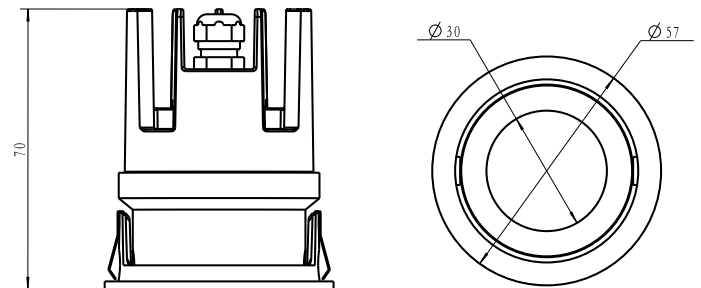

EIGER MINI LED 1-S PLASTER IN ADJUSTABLE DOWNLIGHT

TRUE COLOUR CRI 98 | IP54

DLD/EIGMINI1-S-P-A

DLD
CONTRACT

DETAILS

Type	Adjustable 24°
IP Rating	IP54
IP Zone	Zone 2
Class	I
Standards	CE
Fire Rated	TBC
Material	Aluminium
Cable	2 Core 0.5mm ²
Cable Length	400mm
Warranty	5 Years

DIMENSIONS

Light Engine: Ø57mm, H.70mm
Aperture: Ø30mm
Plaster Kit: 110mm x 110mm H.30mm
Total Height: 87mm
Cutout: 66mm x 66mm

TRUE COLOUR CRI 98

EIGER MINI LED 1-S PLASTER IN ADJUSTABLE DOWNLIGHT

TRUE COLOUR CRI 98 | IP54

DLD/EIGMINI1-S-P-A

PRODUCT CODE CONSTRUCTION

PRODUCT CODE PREFIX	FINISH	LIGHT TEMP. CCT	BEAM ANGLE	DRIVER
DLD/EIG1-S-P-A	W	27K	24D	TRI
<small>SHAPE APPLICATION VERSION</small> R Round P Plaster In A Adj. S Square T Trim F Fixed	W White B Black	27K 2700K 30K 3000K 40K 4000K	15D 15° 24D 24° 36D 36°	NON No driver TRI TRIAC dim. 0/10V 0-10V dim. DAL DALI dim.