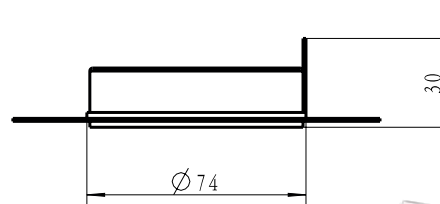

DIMENSIONS

Light Engine: Ø68mm, H.85mm

Aperture: Ø41mm

Plaster Kit: Ø124mm H.30mm

Total Height: 101mm

Cutout: Ø78mm

TRUE COLOUR CRI 98

EIGER LED 1-R PLASTER IN ADJUSTABLE DOWNLIGHT

TRUE COLOUR CRI 98 | IP54

DLD/EIG1-R-P-A

PRODUCT CODE CONSTRUCTION

PRODUCT CODE PREFIX	FINISH	LIGHT TEMP. CCT	BEAM ANGLE	DRIVER
DLD/EIG1-R-P-A	W	27K	24D	TRI
<small>SHAPE APPLICATION VERSION</small> R Round P Plaster In A Adj. S Square T Trim F Fixed	W White B Black	27K 2700K 30K 3000K 40K 4000K	15D 15° 24D 24° 36D 36°	NON No driver TRI TRIAC dim. 0/10V 0-10V dim. DAL DALI dim.