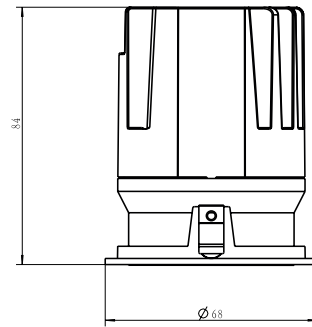

EIGER LED 1-R PLASTER IN ADJUSTABLE DOWNLIGHT

TRUE COLOUR CRI 98 | IP54

DLD/EIG1-R-P-A

DLD
CONTRACT

DETAILS

Type	Adjustable 24°
IP Rating	IP54
IP Zone	Zone 2
Class	I
Standards	CE
Fire Rated	TBC
Material	Aluminium
Cable	2 Core 0.5mm ²
Cable Length	400mm
Warranty	5 Years

DIMENSIONS

Light Engine: Ø68mm, H.85mm

Aperture: Ø41mm

Plaster Kit: Ø124mm H.30mm

Total Height: 101mm

Cutout: Ø78mm

TRUE COLOUR CRI 98

EIGER LED 1-R PLASTER IN ADJUSTABLE DOWNLIGHT