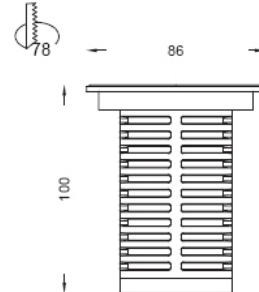

PRODUCT OVERVIEW

Voltage	Power	LED	CCT	Beam Angle	Dimensions	Material	IP Grade
24VDC	7W	BRIDGELUX	2700K	24° / 60°	D.Ø86mm x H.100mm	SS316+AL	IP67

Supplied with 3m of cable
Corrosion resistant SS316 stainless steel, copper or black