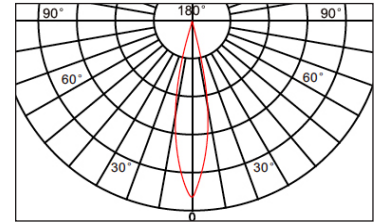

LIGHTING DATA - 13W

LED COB 14°

Power	13W	13W	13W
CCT	2700K	3000K	4000K
CRI	>80	>80	>80
Output V	32V DC	32V DC	32V DC
Output I	350mA	350mA	350mA
Efficacy	60lm/W	60lm/W	64lm/W