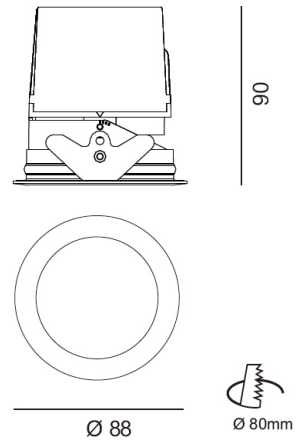

SILO LED

RECESSED FIXED DOWNLIGHT
DLD/8062118FI

DLD CONTRACT

Dimensions
Ø88mm, H.90mm

Cutout
Ø80mm

- IP20
- 220V
- Beam angle of 14°, 24° & 35°
- Ø80mm round cutout
- 27° glare cut
- 0.43kg weight
- Driver included