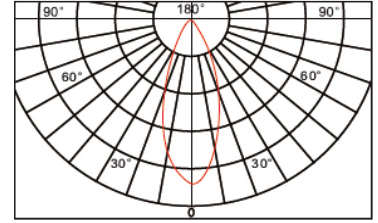

5W 2700K - Flux 421lm

Lux			
h(m)	d(cm)	Em	E_{max}
1	45	899	1390
2	99	224	338
3	135	99	154

5W 3000K - Flux 436lm

Lux			
h(m)	d(cm)	Em	E_{max}
1	44	976	1480
2	89	244	370
3	134	108	165