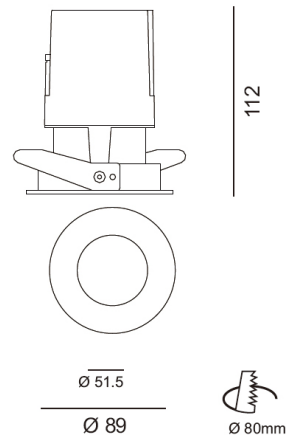

JUNO LED
RECESSED DOWNLIGHT
DLD/2264318FI

DLD
CONTRACT

Dimensions
Ø89mm, H.112mm

Cutout
Ø80mm

- IP20
- 220V
- Beam angle of 14°, 24° & 35°
- Ø80mm round cutout
- 30° glare cut
- 0.38kg weight
- Driver included

Lux	h(m)	d(cm)	Em	E _{max}
	1	23	5100	8950
	2	47	1275	2240
	3	71	566	994

LED COB 24°

Power	13W	13W	13W
CCT	2700K	3000K	4000K
CRI	>80	>80	>80
Output V	32V DC	32V DC	32V DC
Output I	350mA	350mA	350mA
Efficacy	55lm/W	55lm/W	60lm/W

Lux	h(m)	d(cm)	Em	E _{max}
	1	41	2017	3180
	2	82	504	820
	3	124	224	353

LED COB 35°

Power	13W	13W	13W
CCT	2700K	3000K	4000K
CRI	>80	>80	>80
Output V	32V DC	32V DC	32V DC
Output I	350mA	350mA	350mA
Efficacy	47lm/W	50lm/W	52lm/W