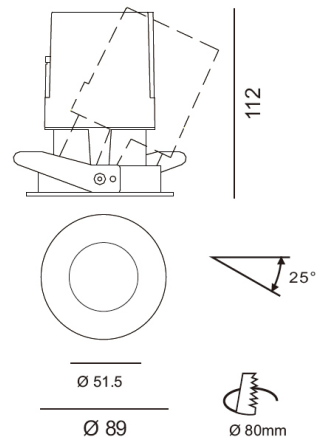

JUNO LED
RECESSED ADJUSTABLE DOWNLIGHT
DLD/2264018FI

DLD
CONTRACT

Dimensions
Ø89mm, H.112mm

Cutout
Ø80mm

- IP20
- 220V
- Beam angle of 14°, 24° & 35°
- Ø80mm round cutout
- 25° adjustable tilt
- 30° glare cut
- 0.38kg weight
- Driver included

Lux	h(m)	d(cm)	Em	E _{max}
	1	23	5100	8950
	2	47	1275	2240
	3	71	566	994

LED COB 24°

Power	13W	13W	13W
CCT	2700K	3000K	4000K
CRI	>80	>80	>80
Output V	32V DC	32V DC	32V DC
Output I	350mA	350mA	350mA
Efficacy	55lm/W	55lm/W	60lm/W

Lux	h(m)	d(cm)	Em	E _{max}
	1	41	2017	3180
	2	82	504	820
	3	124	224	353

LED COB 35°

Power	13W	13W	13W
CCT	2700K	3000K	4000K
CRI	>80	>80	>80
Output V	32V DC	32V DC	32V DC
Output I	350mA	350mA	350mA
Efficacy	47lm/W	50lm/W	52lm/W