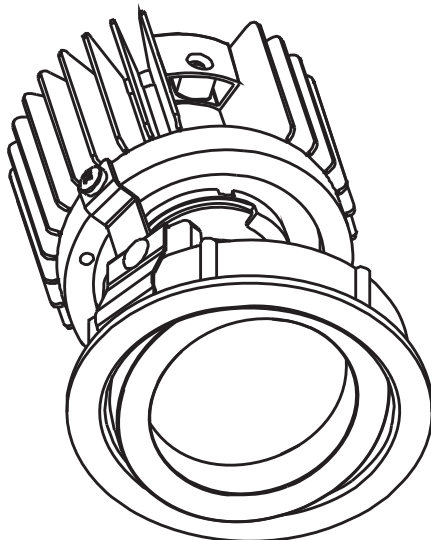

### Dimensions

248 x 74mm, H.112mm

### Cutout

260 x 78mm

- Removable light engine - simple twist mechanism
- IP20
- Adjustable tilt: 3 x 30°
- Adjustable rotation: 3 x 355°
- Complete with phase dimming driver
- Die-cast aluminium luminaire
- Forged aluminium heat sink
- Plastic PC reflector
- Bezel finish: white / black

# EIGER 3

LED PLASTER-IN ADJUSTABLE DOWNLIGHT  
DLD/EIGER3/PL/AD

Fire rated canister diagram

3 x Adjustable by 30° IP20  
H. 112mm

248 x 74mm  
cutout: 260 x 78mm