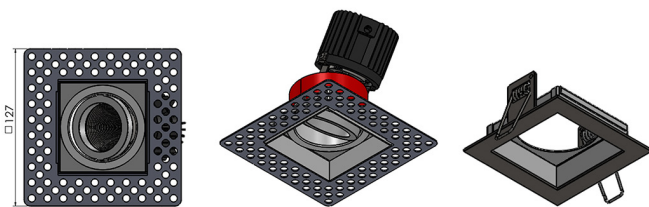

EIGER 3

LED PLASTER-IN ADJUSTABLE DOWNLIGHT
DLD/EIGER3/PL/AD

TECHNICAL OVERVIEW

Power	Current	Voltage	LED	IP Rating	Nominal Flux	CCT	Beam Angle	CRI	Dimming
3x 12.9W	350mA	36.7V	CITIZEN	IP20	3x 1456lm	2700°K	3x 20°/40°	90+	Yes
3x 12.9W	350mA	36.7V	CITIZEN	IP20	3x 1524lm	3000°K	3x 20°/40°	90+	Yes
3x 12.9W	350mA	36.7V	CITIZEN	IP20	3x 1576lm	4000°K	3x 20°/40°	90+	Yes

Fire rated canister diagram