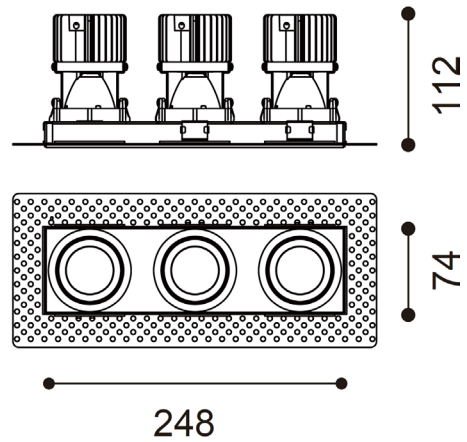

### Dimensions

248 x 74mm, H.112mm

### Cutout

260 x 78mm

- Removable light engine - simple twist mechanism
- IP20
- Adjustable tilt: 3 x 30°
- Adjustable rotation: 3 x 355°
- Complete with phase dimming driver
- Die-cast aluminium luminaire
- Forged aluminium heat sink
- Plastic PC reflector
- Bezel finish: white / black

Fire rated canister diagram

3 x Adjustable by 30° IP20  
H. 112mm

248 x 74mm  
cutout: 260 x 78mm