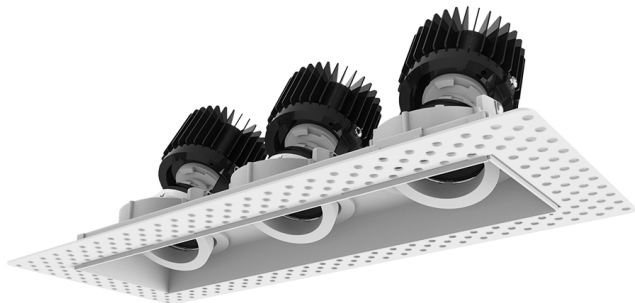

## EIGER 3

LED PLASTER-IN ADJUSTABLE DOWNLIGHT  
DLD/EIGER3/PL/AD

**DLD**  
**CONTRACT**

### Dimensions

248 x 74mm, H.112mm

### Cutout

260 x 78mm

- Removable light engine - simple twist mechanism
- IP20
- Adjustable tilt: 3 x 30°
- Adjustable rotation: 3 x 355°
- Complete with phase dimming driver
- Die-cast aluminium luminaire
- Forged aluminium heat sink
- Plastic PC reflector
- Bezel finish: white / black

# EIGER 3

LED PLASTER-IN ADJUSTABLE DOWNLIGHT  
DLD/EIGER3/PL/AD