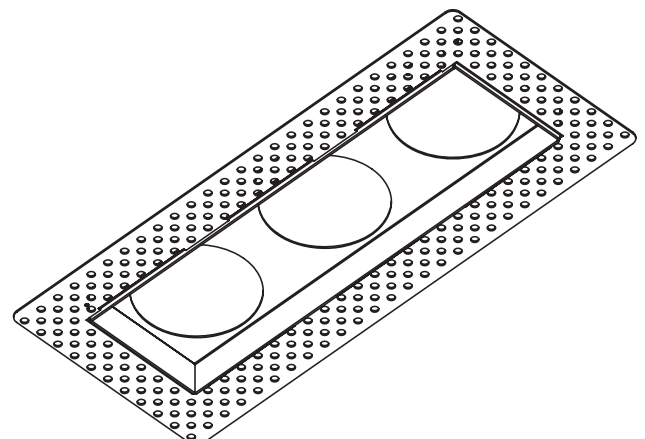

### Dimensions

248 x 74mm, H.112mm

### Cutout

260 x 78mm

- Removable light engine - simple twist mechanism
- IP20
- Adjustable tilt: 3 x 30°
- Adjustable rotation: 3 x 355°
- Complete with phase dimming driver
- Die-cast aluminium luminaire
- Forged aluminium heat sink
- Plastic PC reflector
- Bezel finish: white / black

Fire rated canister diagram

3 x Adjustable by 30° IP20  
H. 112mm

248 x 74mm  
cutout: 260 x 78mm