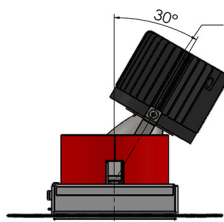

### Dimensions

248 x 74mm, H.112mm

### Cutout

260 x 78mm

- Removable light engine - simple twist mechanism
- IP20
- Adjustable tilt: 3 x 30°
- Adjustable rotation: 3 x 355°
- Complete with phase dimming driver
- Die-cast aluminium luminaire
- Forged aluminium heat sink
- Plastic PC reflector
- Bezel finish: white / black

Fire rated canister diagram

3 x Adjustable by 30° IP20  
H. 112mm

248 x 74mm  
cutout: 260 x 78mm