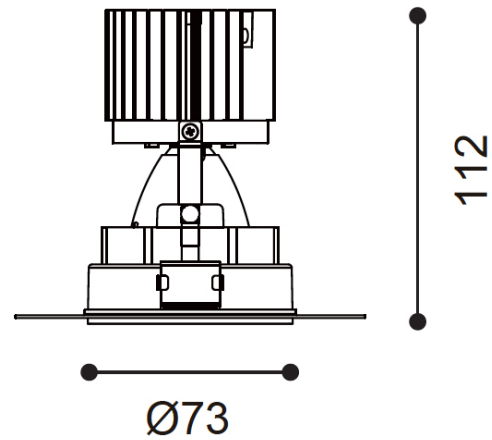

EIGER 1-R

LED PLASTER-IN ADJUSTABLE DOWNLIGHT
DLD/EIGER1-R/PL/AD

DLD
CONTRACT

Dimensions

Ø73mm, H.112mm

Cutout

Ø78mm

- Removable light engine - simple twist mechanism
- IP20
- Adjustable tilt: 30°
- Adjustable rotation: 355°
- Complete with phase dimming driver
- Die-cast aluminium luminaire
- Forged aluminium heat sink
- Plastic PC reflector
- Bezel finish: white / black

EIGER 1-R

LED PLASTER-IN ADJUSTABLE DOWNLIGHT
DLD/EIGER1-R/PL/AD

TECHNICAL OVERVIEW

Power	Current	Voltage	LED	IP Rating	Nominal Flux	CCT	Beam Angle	CRI	Dimming
12.9W	350mA	36.7V	CITIZEN	IP20	1456lm	2700°K	20°/40°	90+	Yes
12.9W	350mA	36.7V	CITIZEN	IP20	1524lm	3000°K	20°/40°	90+	Yes
12.9W	350mA	36.7V	CITIZEN	IP20	1576lm	4000°K	20°/40°	90+	Yes

Fire rated canister diagram

Adjustable by 30° IP20
H. 112mm

Ø78mm
cutout: Ø73mm

EIGER 1-R

LED PLASTER-IN ADJUSTABLE DOWNLIGHT
DLD/EIGER1-R/PL/AD

DLD
CONTRACT

PRODUCT CODE CONSTRUCTION

EIGER 1-R LED PLASTER IN ADJUSTABLE DOWNLIGHT