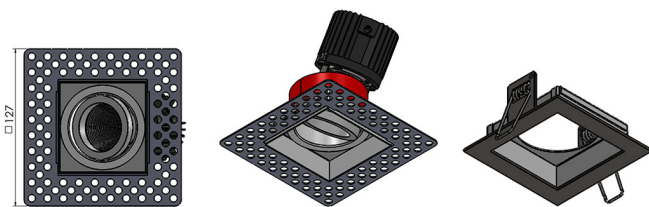

EIGER 1-R

LED PLASTER-IN ADJUSTABLE DOWNLIGHT
DLD/EIGER1-R/PL/AD

DLD
CONTRACT

Dimensions

Ø73mm, H.112mm

Cutout

Ø78mm

- Removable light engine - simple twist mechanism
- IP20
- Adjustable tilt: 30°
- Adjustable rotation: 355°
- Complete with phase dimming driver
- Die-cast aluminium luminaire
- Forged aluminium heat sink
- Plastic PC reflector
- Bezel finish: white / black

EIGER 1-R

LED PLASTER-IN ADJUSTABLE DOWNLIGHT
DLD/EIGER1-R/PL/AD

TECHNICAL OVERVIEW

Power	Current	Voltage	LED	IP Rating	Nominal Flux	CCT	Beam Angle	CRI	Dimming
12.9W	350mA	36.7V	CITIZEN	IP20	1456lm	2700°K	20°/40°	90+	Yes
12.9W	350mA	36.7V	CITIZEN	IP20	1524lm	3000°K	20°/40°	90+	Yes
12.9W	350mA	36.7V	CITIZEN	IP20	1576lm	4000°K	20°/40°	90+	Yes

Fire rated canister diagram

Adjustable by 30° IP20
H. 112mm

Ø78mm
cutout: Ø73mm

EIGER 1-R

LED PLASTER-IN ADJUSTABLE DOWNLIGHT
DLD/EIGER1-R/PL/AD

DLD
CONTRACT

PRODUCT CODE CONSTRUCTION

EIGER 1-R LED PLASTER IN ADJUSTABLE DOWNLIGHT

DLD/EIGER1-R/PL/AD / [X] / [X] / [X] / [X] / [X]

FIRE RATED:

[--] [FRC]

None Fire rated canister

LIGHT COLOUR TEMPERATURE (CCT):

[27K] [30K] [40K]

2700°K 3000°K 4000°K

BEAM ANGLE: