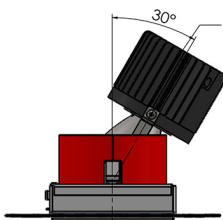

EIGER 1-R

LED PLASTER-IN ADJUSTABLE DOWNLIGHT
DLD/EIGER1-R/PL/AD

DLD
CONTRACT

Dimensions

Ø73mm, H.112mm

Cutout

Ø78mm

- Removable light engine - simple twist mechanism
- IP20
- Adjustable tilt: 30°
- Adjustable rotation: 355°
- Complete with phase dimming driver
- Die-cast aluminium luminaire
- Forged aluminium heat sink
- Plastic PC reflector
- Bezel finish: white / black

EIGER 1-R

LED PLASTER-IN ADJUSTABLE DOWNLIGHT
DLD/EIGER1-R/PL/AD

TECHNICAL OVERVIEW

Power	Current	Voltage	LED	IP Rating	Nominal Flux	CCT	Beam Angle	CRI	Dimming
12.9W	350mA	36.7V	CITIZEN	IP20	1456lm	2700°K	20°/40°	90+	Yes
12.9W	350mA	36.7V	CITIZEN	IP20	1524lm	3000°K	20°/40°	90+	Yes
12.9W	350mA	36.7V	CITIZEN	IP20	1576lm	4000°K	20°/40°	90+	Yes

Fire rated canister diagram

Adjustable by 30° IP20
H. 112mm

Ø78mm
cutout: Ø73mm

EIGER 1-R

LED PLASTER-IN ADJUSTABLE DOWNLIGHT
DLD/EIGER1-R/PL/AD

DLD
CONTRACT

PRODUCT CODE CONSTRUCTION

EIGER 1-R LED PLASTER IN ADJUSTABLE DOWNLIGHT