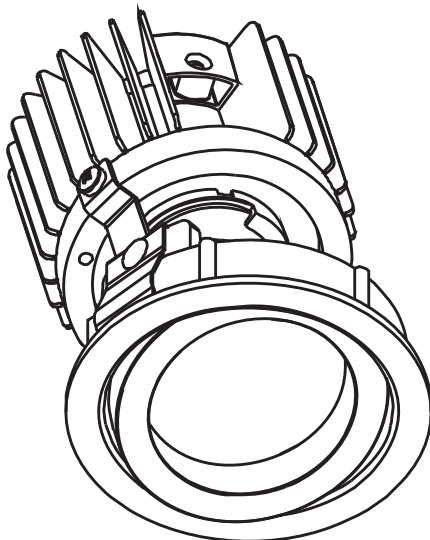

EIGER 1-R

LED PLASTER-IN ADJUSTABLE DOWNLIGHT
DLD/EIGER1-R/PL/AD

DLD
CONTRACT

Dimensions

Ø73mm, H.112mm

Cutout

Ø78mm

- Removable light engine - simple twist mechanism
- IP20
- Adjustable tilt: 30°
- Adjustable rotation: 355°
- Complete with phase dimming driver
- Die-cast aluminium luminaire
- Forged aluminium heat sink
- Plastic PC reflector
- Bezel finish: white / black

EIGER 1-R

LED PLASTER-IN ADJUSTABLE DOWNLIGHT
DLD/EIGER1-R/PL/AD

TECHNICAL OVERVIEW

Power	Current	Voltage	LED	IP Rating	Nominal Flux	CCT	Beam Angle	CRI	Dimming
12.9W	350mA	36.7V	CITIZEN	IP20	1456lm	2700°K	20°/40°	90+	Yes
12.9W	350mA	36.7V	CITIZEN	IP20	1524lm	3000°K	20°/40°	90+	Yes
12.9W	350mA	36.7V	CITIZEN	IP20	1576lm	4000°K	20°/40°	90+	Yes

Fire rated canister diagram

Adjustable by 30° IP20
H. 112mm

Ø78mm
cutout: Ø73mm

EIGER 1-R

LED PLASTER-IN ADJUSTABLE DOWNLIGHT
DLD/EIGER1-R/PL/AD

DLD
CONTRACT

PRODUCT CODE CONSTRUCTION

EIGER 1-R LED PLASTER IN ADJUSTABLE DOWNLIGHT

DLD/EIGER1-R/PL/AD / [X] / [X] / [X] / [X] / [X]

FIRE RATED:

[--] [FRC]

None Fire rated canister

LIGHT COLOUR TEMPERATURE (CCT):

[27K] [30K] [40K]

2700°K 3000°K 4000°K

BEAM ANGLE: