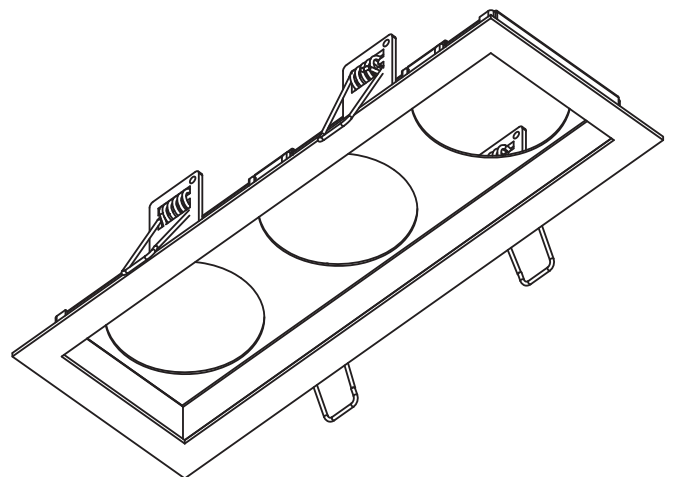

### Dimensions

272 x 98mm, H.112mm

### Cutout

260 x 86mm

- Removable light engine - simple twist mechanism
- IP20
- Adjustable tilt: 30°
- Adjustable rotation: 355°
- Complete with phase dimming driver
- Die-cast aluminium luminaire
- Forged aluminium heat sink
- Plastic PC reflector
- Bezel finish: white / black

Fire rated canister diagram

3 x Adjustable IP20  
H. 112mm

272 x 98mm  
cutout: 260 x 86mm