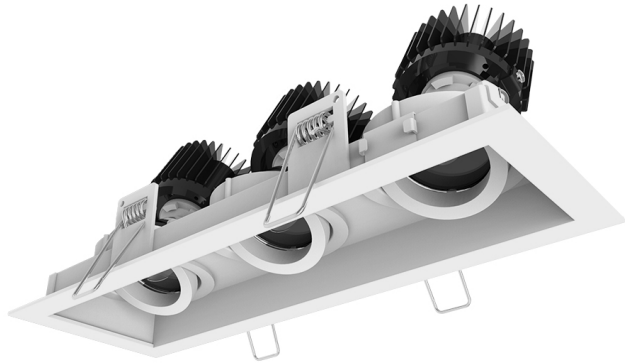

## EIGER 3

LED RECESSED ADJUSTABLE DOWNLIGHT  
DLD/EIGER3/AD

**DLD**  
**CONTRACT**

### Dimensions

272 x 98mm, H.112mm

### Cutout

260 x 86mm

- Removable light engine - simple twist mechanism
- IP20
- Adjustable tilt: 30°
- Adjustable rotation: 355°
- Complete with phase dimming driver
- Die-cast aluminium luminaire
- Forged aluminium heat sink
- Plastic PC reflector
- Bezel finish: white / black

# EIGER 3

LED RECESSED ADJUSTABLE DOWNLIGHT  
DLD/EIGER3/AD