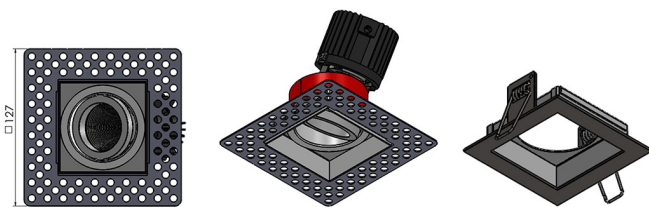

### Dimensions

272 x 98mm, H.112mm

### Cutout

260 x 86mm

- Removable light engine - simple twist mechanism
- IP20
- Adjustable tilt: 30°
- Adjustable rotation: 355°
- Complete with phase dimming driver
- Die-cast aluminium luminaire
- Forged aluminium heat sink
- Plastic PC reflector
- Bezel finish: white / black

# EIGER 3

LED RECESSED ADJUSTABLE DOWNLIGHT  
DLD/EIGER3/AD

Fire rated canister diagram

3 x Adjustable IP20  
H. 112mm

272 x 98mm  
cutout: 260 x 86mm