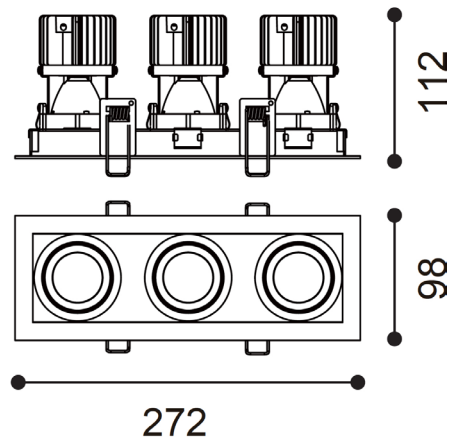

### Dimensions

272 x 98mm, H.112mm

### Cutout

260 x 86mm

- Removable light engine - simple twist mechanism
- IP20
- Adjustable tilt: 30°
- Adjustable rotation: 355°
- Complete with phase dimming driver
- Die-cast aluminium luminaire
- Forged aluminium heat sink
- Plastic PC reflector
- Bezel finish: white / black

Fire rated canister diagram

3 x Adjustable IP20  
H. 112mm

272 x 98mm  
cutout: 260 x 86mm