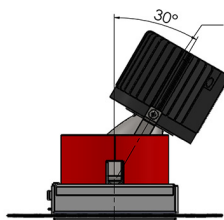

### Dimensions

272 x 98mm, H.112mm

### Cutout

260 x 86mm

- Removable light engine - simple twist mechanism
- IP20
- Adjustable tilt: 30°
- Adjustable rotation: 355°
- Complete with phase dimming driver
- Die-cast aluminium luminaire
- Forged aluminium heat sink
- Plastic PC reflector
- Bezel finish: white / black

Fire rated canister diagram

3 x Adjustable IP20  
H. 112mm

272 x 98mm  
cutout: 260 x 86mm