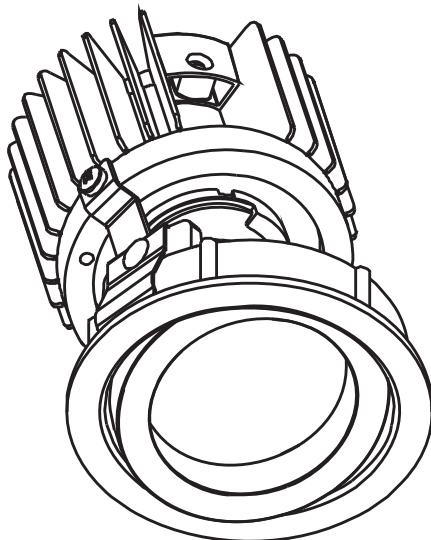

### Dimensions

272 x 98mm, H.112mm

### Cutout

260 x 86mm

- Removable light engine - simple twist mechanism
- IP20
- Adjustable tilt: 30°
- Adjustable rotation: 355°
- Complete with phase dimming driver
- Die-cast aluminium luminaire
- Forged aluminium heat sink
- Plastic PC reflector
- Bezel finish: white / black

# EIGER 3

LED RECESSED ADJUSTABLE DOWNLIGHT  
DLD/EIGER3/AD

Fire rated canister diagram

3 x Adjustable IP20  
H. 112mm

272 x 98mm  
cutout: 260 x 86mm