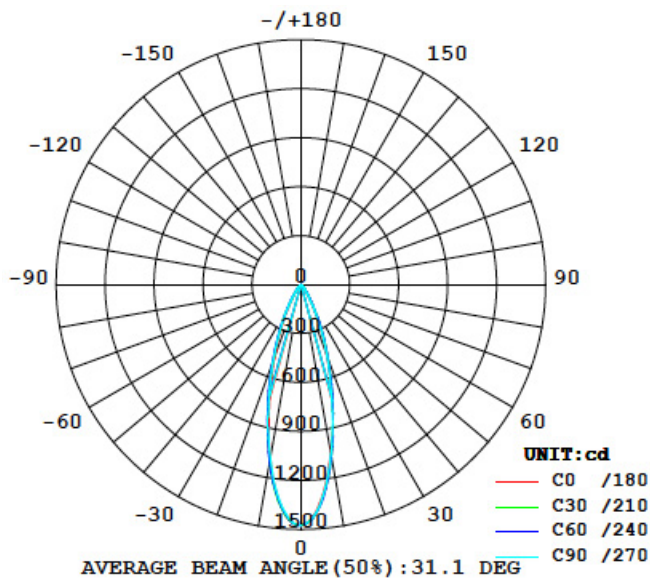

Total flux: 555.17 lm
Efficiency: 42.1 %
Efficacy: 35.19 lm/W

LUMINOUS INTENSITY DISTRIBUTION DIAGRAM

ISOCANDELA DIAGRAM

C0 PLANE ISOLUX DIAGRAM (UNIT:lx)

AAI FIGURE

ATLAS BAFFLE

LED IP44 ADJUSTABLE RECESSED DOWNLIGHT
DLD/7318161

PHOTOMETRIC DATA

LED: Citizen
Beam angle: 24°
Light colour temp.: 2700°K

Total flux: 540.88 lm
Efficiency: 41.1 %
Efficacy: 34.29 lm/W

LUMINOUS INTENSITY DISTRIBUTION DIAGRAM

ISOCANDELA DIAGRAM

C0 PLANE ISOLUX DIAGRAM (UNIT:lx)