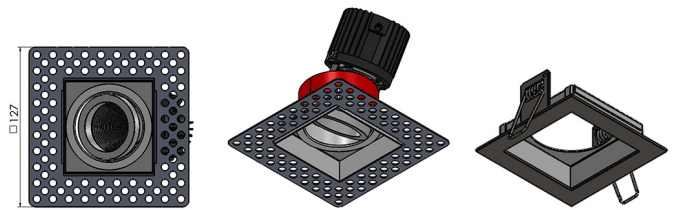

ATLAS BAFFLE

LED IP44 ADJUSTABLE RECESSED DOWNLIGHT
DLD/7318161

DLD
CONTRACT

Dimensions

Ø76mm, H.87mm

Cutout

Ø68mm

- Removable light engine - simple twist mechanism
- IP44 - suitable for bathroom installation
- Adjustable by 20° tilt
- Complete with phase dimming driver
- Die-cast aluminium luminaire

TECHNICAL OVERVIEW

Power	Current	Voltage	LED	IP Rating	Nominal Flux	CRI	Dimming
12.9W	350mA	36.7V	CITIZEN COB	IP44	1317.4 lm	90+	Yes

LENS

Diffusion Sheet STD

Honeycomb Louvre HL

Striped Glass SG

FIRE RATED CANISTER

Fire rated canister (optional)

Version with baffle

Flush version without baffle

ATLAS BAFFLE

LED IP44 ADJUSTABLE RECESSED DOWNLIGHT
DLD/7318161

PHOTOMETRIC DATA

LED: Citizen
Beam angle: 15°
Light colour temp.: 2700°K