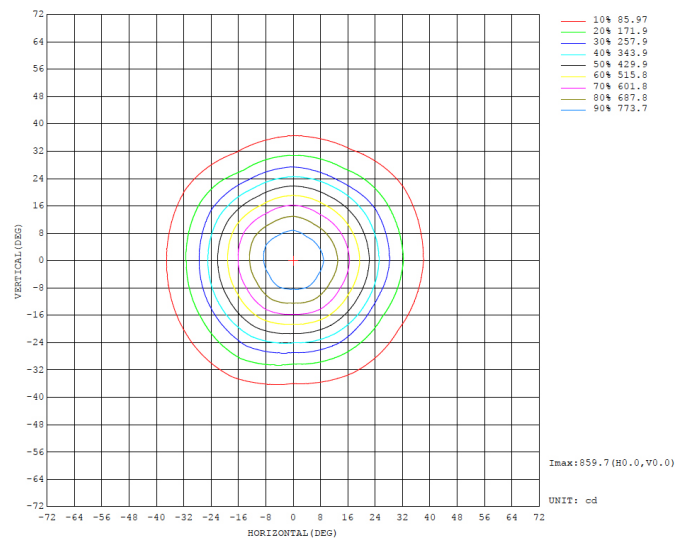

Total flux: 555.17 lm
Efficiency: 42.1 %
Efficacy: 35.19 lm/W

LUMINOUS INTENSITY DISTRIBUTION DIAGRAM

ISOCANDELA DIAGRAM

C0 PLANE ISOLUX DIAGRAM (UNIT:lx)

AAI FIGURE

ATLAS BAFFLE

LED IP44 ADJUSTABLE RECESSED DOWNLIGHT
DLD/7318161

PHOTOMETRIC DATA

LED: Citizen
Beam angle: 24°
Light colour temp.: 2700°K

Total flux: 540.88 lm
Efficiency: 41.1 %
Efficacy: 34.29 lm/W

LUMINOUS INTENSITY DISTRIBUTION DIAGRAM

ISOCANDELA DIAGRAM

C0 PLANE ISOLUX DIAGRAM (UNIT:lx)

LUMINOUS INTENSITY DISTRIBUTION DIAGRAM

ISOCANDELA DIAGRAM

C0 PLANE ISOLUX DIAGRAM (UNIT:lx)

AAI FIGURE

ATLAS BAFFLE

LED IP44 ADJUSTABLE RECESSED DOWNLIGHT
DLD/7318161

PHOTOMETRIC DATA

LED: Citizen
Beam angle: 60°
Light colour temp.: 2700°K

Total flux: 519.64 lm
Efficiency: 39.4 %
Efficacy: 32.88 lm/W

LUMINOUS INTENSITY DISTRIBUTION DIAGRAM

ISOCANDELA DIAGRAM

C0 PLANE ISOLUX DIAGRAM (UNIT:lx)

AAI FIGURE

ATLAS BAFFLE

LED IP44 ADJUSTABLE RECESSED DOWNLIGHT
DLD/7318161