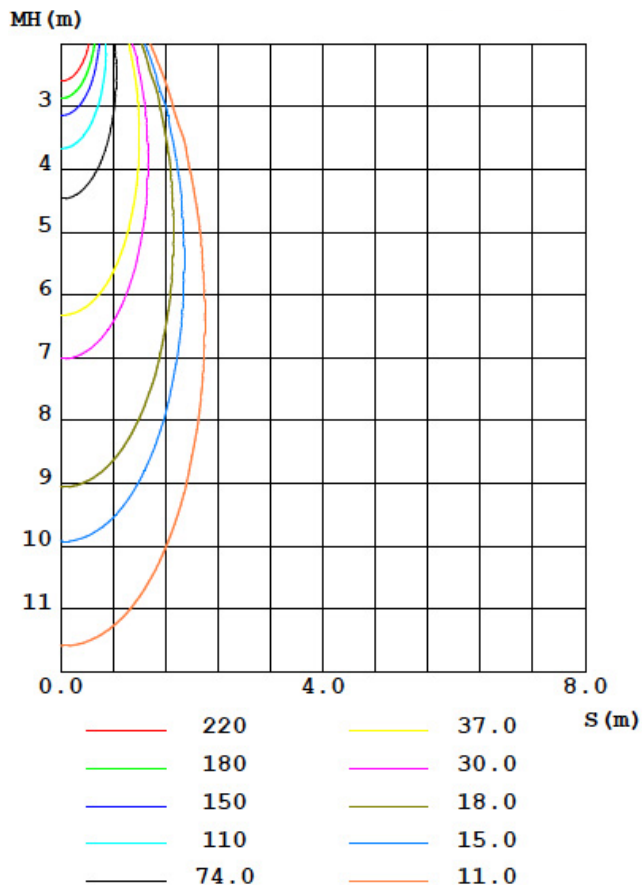

Total flux: 555.17 lm
Efficiency: 42.1 %
Efficacy: 35.19 lm/W

LUMINOUS INTENSITY DISTRIBUTION DIAGRAM

ISOCANDELA DIAGRAM

C0 PLANE ISOLUX DIAGRAM (UNIT:lx)

AAI FIGURE

ATLAS BAFFLE

LED IP44 ADJUSTABLE RECESSED DOWNLIGHT
DLD/7318161

PHOTOMETRIC DATA

LED: Citizen
Beam angle: 24°
Light colour temp.: 2700°K

Total flux: 540.88 lm
Efficiency: 41.1 %
Efficacy: 34.29 lm/W

LUMINOUS INTENSITY DISTRIBUTION DIAGRAM

ISOCANDELA DIAGRAM

C0 PLANE ISOLUX DIAGRAM (UNIT:lx)