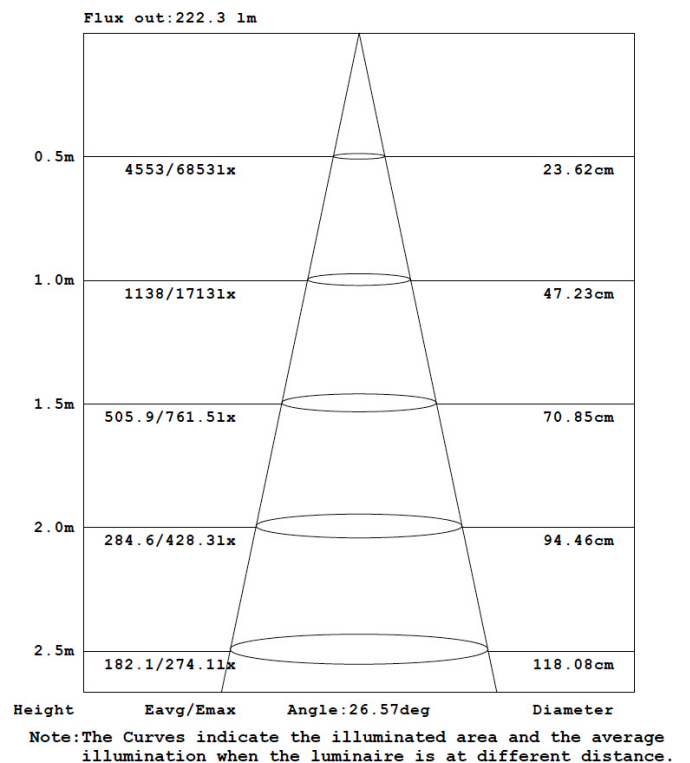

Total flux: 555.17 lm
Efficiency: 42.1 %
Efficacy: 35.19 lm/W

LUMINOUS INTENSITY DISTRIBUTION DIAGRAM

ISOCANDELA DIAGRAM

C0 PLANE ISOLUX DIAGRAM (UNIT:lx)

AAI FIGURE

ATLAS BAFFLE

LED IP44 ADJUSTABLE RECESSED DOWNLIGHT
DLD/7318161

PHOTOMETRIC DATA

LED: Citizen
Beam angle: 24°
Light colour temp.: 2700°K

Total flux: 540.88 lm
Efficiency: 41.1 %
Efficacy: 34.29 lm/W

LUMINOUS INTENSITY DISTRIBUTION DIAGRAM

ISOCANDELA DIAGRAM

C0 PLANE ISOLUX DIAGRAM (UNIT:lx)