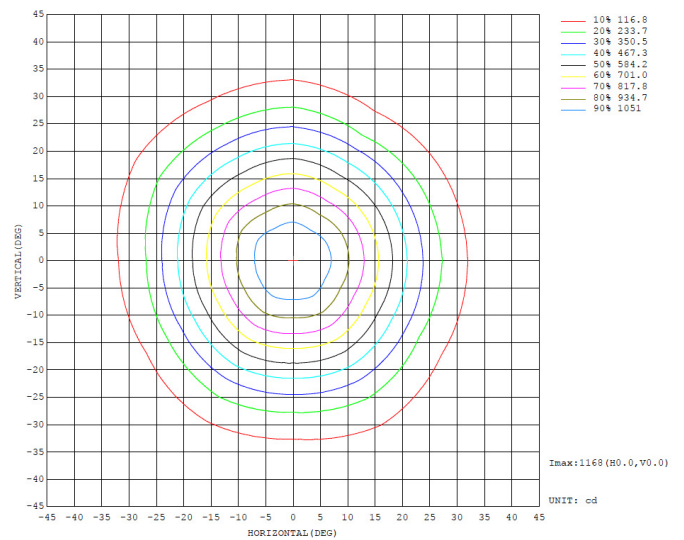

Total flux: 555.17 lm
Efficiency: 42.1 %
Efficacy: 35.19 lm/W

LUMINOUS INTENSITY DISTRIBUTION DIAGRAM

ISOCANDELA DIAGRAM

C0 PLANE ISOLUX DIAGRAM (UNIT:lx)

AAI FIGURE

ATLAS BAFFLE

LED IP44 ADJUSTABLE RECESSED DOWNLIGHT
DLD/7318161

PHOTOMETRIC DATA

LED: Citizen
Beam angle: 24°
Light colour temp.: 2700°K

Total flux: 540.88 lm
Efficiency: 41.1 %
Efficacy: 34.29 lm/W

LUMINOUS INTENSITY DISTRIBUTION DIAGRAM

ISOCANDELA DIAGRAM

C0 PLANE ISOLUX DIAGRAM (UNIT:lx)

AAI FIGURE

ATLAS BAFFLE

LED IP44 ADJUSTABLE RECESSED DOWNLIGHT
DLD/7318161

PHOTOMETRIC DATA

LED: Citizen
Beam angle: 38°
Light colour temp.: 2700°K

Total flux: 536.74 lm
Efficiency: 40.7 %
Efficacy: 34.01 lm/W

LUMINOUS INTENSITY DISTRIBUTION DIAGRAM

ISOCANDELA DIAGRAM

C0 PLANE ISOLUX DIAGRAM (UNIT:lx)

AAI FIGURE

ATLAS BAFFLE

LED IP44 ADJUSTABLE RECESSED DOWNLIGHT
DLD/7318161

PHOTOMETRIC DATA

LED: Citizen
Beam angle: 60°
Light colour temp.: 2700°K