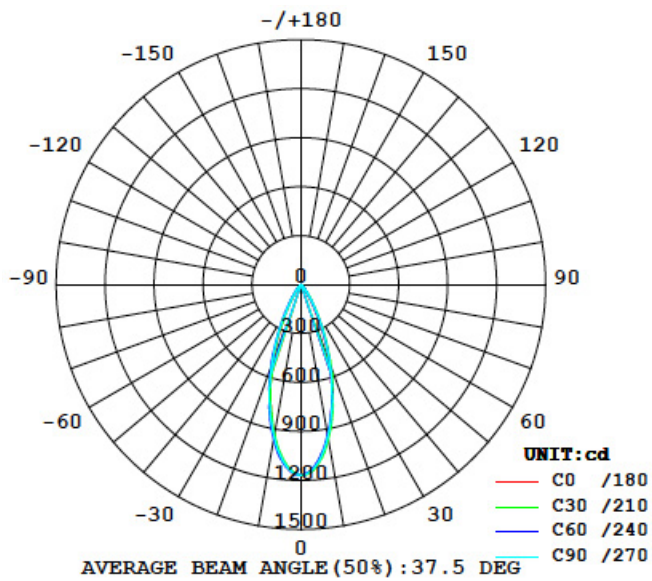

Total flux: 555.17 lm
Efficiency: 42.1 %
Efficacy: 35.19 lm/W

LUMINOUS INTENSITY DISTRIBUTION DIAGRAM

ISOCANDELA DIAGRAM

C0 PLANE ISOLUX DIAGRAM (UNIT:lx)

AAI FIGURE

ATLAS BAFFLE

LED IP44 ADJUSTABLE RECESSED DOWNLIGHT
DLD/7318161

PHOTOMETRIC DATA

LED: Citizen
Beam angle: 24°
Light colour temp.: 2700°K

Total flux: 540.88 lm
Efficiency: 41.1 %
Efficacy: 34.29 lm/W

LUMINOUS INTENSITY DISTRIBUTION DIAGRAM

ISOCANDELA DIAGRAM

C0 PLANE ISOLUX DIAGRAM (UNIT:lx)

AAI FIGURE

ATLAS BAFFLE

LED IP44 ADJUSTABLE RECESSED DOWNLIGHT
DLD/7318161

PHOTOMETRIC DATA

LED: Citizen
Beam angle: 38°
Light colour temp.: 2700°K

Total flux: 536.74 lm
Efficiency: 40.7 %
Efficacy: 34.01 lm/W

LUMINOUS INTENSITY DISTRIBUTION DIAGRAM

ISOCANDELA DIAGRAM

C0 PLANE ISOLUX DIAGRAM (UNIT:lx)

AAI FIGURE

ATLAS BAFFLE

LED IP44 ADJUSTABLE RECESSED DOWNLIGHT
DLD/7318161

PHOTOMETRIC DATA

LED: Citizen
Beam angle: 60°
Light colour temp.: 2700°K