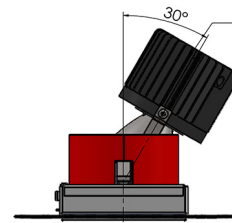

Fire rated canister (optional)

Version with baffle

Flush version without baffle

ATLAS BAFFLE

LED IP44 ADJUSTABLE RECESSED DOWNLIGHT
DLD/7318161

PHOTOMETRIC DATA

LED: Citizen
Beam angle: 15°
Light colour temp.: 2700°K