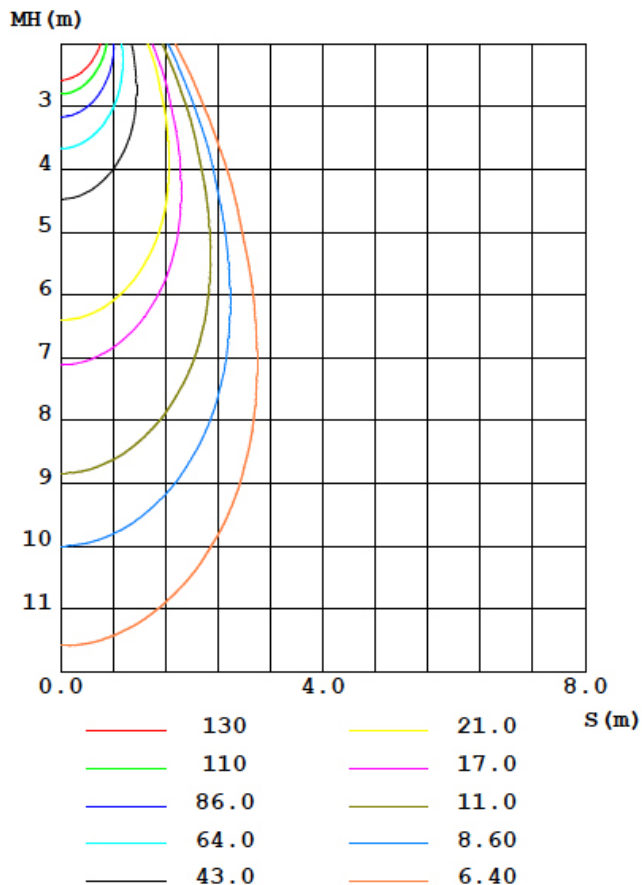

PHOTOMETRIC DATA

LED: Citizen
Beam angle: 24°
Light colour temp.: 2700°K

Total flux: 540.88 lm
Efficiency: 41.1 %
Efficacy: 34.29 lm/W

LUMINOUS INTENSITY DISTRIBUTION DIAGRAM

ISOCANDELA DIAGRAM

C0 PLANE ISOLUX DIAGRAM (UNIT:lx)

LUMINOUS INTENSITY DISTRIBUTION DIAGRAM

ISOCANDELA DIAGRAM

C0 PLANE ISOLUX DIAGRAM (UNIT:lx)

AAI FIGURE

ATLAS BAFFLE

LED IP44 ADJUSTABLE RECESSED DOWNLIGHT
DLD/7318161

PHOTOMETRIC DATA

LED: Citizen
Beam angle: 60°
Light colour temp.: 2700°K

Total flux: 519.64 lm
Efficiency: 39.4 %
Efficacy: 32.88 lm/W

LUMINOUS INTENSITY DISTRIBUTION DIAGRAM

ISOCANDELA DIAGRAM

C0 PLANE ISOLUX DIAGRAM (UNIT:lx)

AAI FIGURE

ATLAS BAFFLE

LED IP44 ADJUSTABLE RECESSED DOWNLIGHT
DLD/7318161