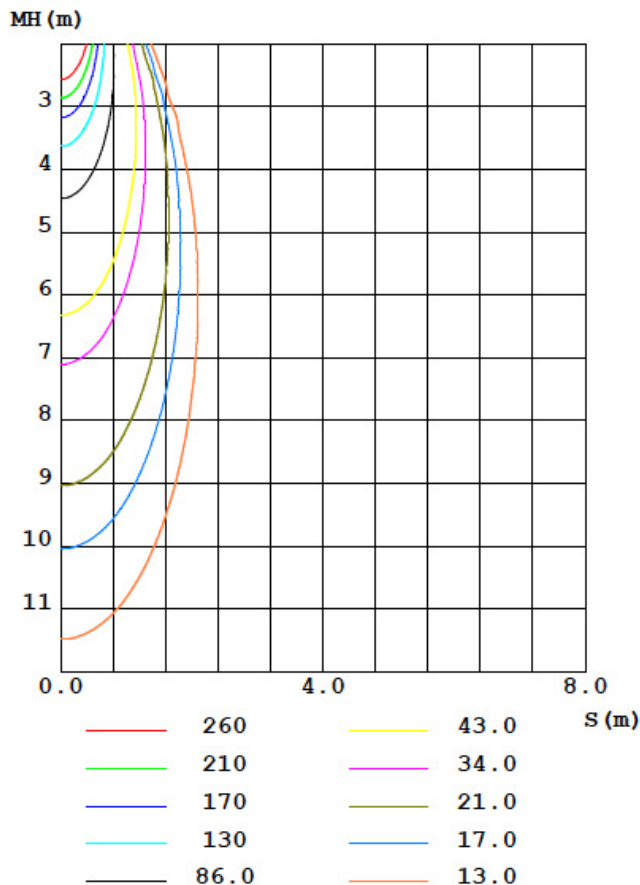

Total flux: 555.17 lm
Efficiency: 42.1 %
Efficacy: 35.19 lm/W

LUMINOUS INTENSITY DISTRIBUTION DIAGRAM

ISOCANDELA DIAGRAM

C0 PLANE ISOLUX DIAGRAM (UNIT:lx)

AAI FIGURE

ATLAS BAFFLE

LED IP44 ADJUSTABLE RECESSED DOWNLIGHT
DLD/7318161

PHOTOMETRIC DATA

LED: Citizen
Beam angle: 24°
Light colour temp.: 2700°K

Total flux: 540.88 lm
Efficiency: 41.1 %
Efficacy: 34.29 lm/W

LUMINOUS INTENSITY DISTRIBUTION DIAGRAM

ISOCANDELA DIAGRAM

C0 PLANE ISOLUX DIAGRAM (UNIT:lx)