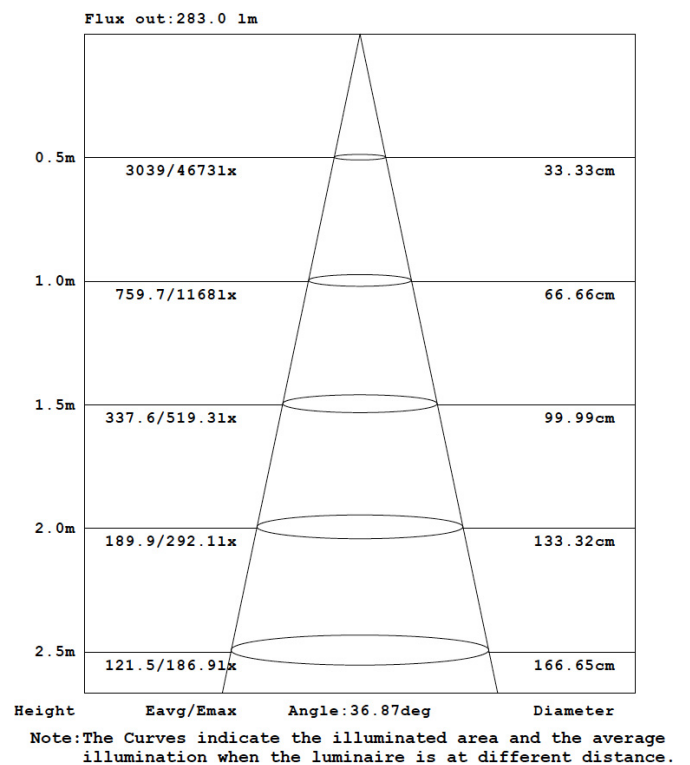

PHOTOMETRIC DATA

LED: Citizen
Beam angle: 24°
Light colour temp.: 2700°K

Total flux: 540.88 lm
Efficiency: 41.1 %
Efficacy: 34.29 lm/W

LUMINOUS INTENSITY DISTRIBUTION DIAGRAM

ISOCANDELA DIAGRAM

C0 PLANE ISOLUX DIAGRAM (UNIT:lx)

LUMINOUS INTENSITY DISTRIBUTION DIAGRAM

ISOCANDELA DIAGRAM

C0 PLANE ISOLUX DIAGRAM (UNIT:lx)

AAI FIGURE

ATLAS BAFFLE

LED IP44 ADJUSTABLE RECESSED DOWNLIGHT
DLD/7318161

PHOTOMETRIC DATA

LED: Citizen
Beam angle: 60°
Light colour temp.: 2700°K

Total flux: 519.64 lm
Efficiency: 39.4 %
Efficacy: 32.88 lm/W

LUMINOUS INTENSITY DISTRIBUTION DIAGRAM

ISOCANDELA DIAGRAM

C0 PLANE ISOLUX DIAGRAM (UNIT:lx)

AAI FIGURE

ATLAS BAFFLE

LED IP44 ADJUSTABLE RECESSED DOWNLIGHT
DLD/7318161