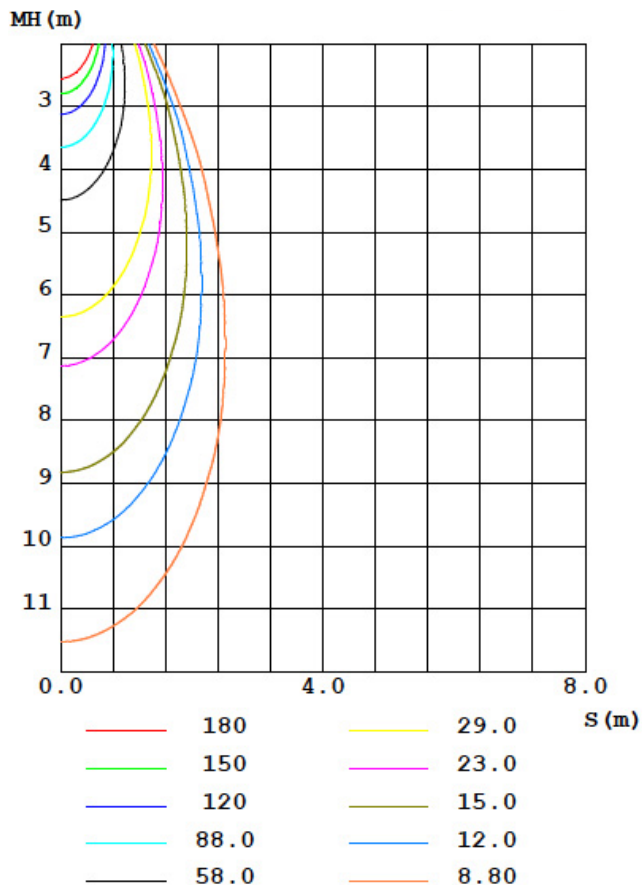

Total flux: 555.17 lm
Efficiency: 42.1 %
Efficacy: 35.19 lm/W

LUMINOUS INTENSITY DISTRIBUTION DIAGRAM

ISOCANDELA DIAGRAM

C0 PLANE ISOLUX DIAGRAM (UNIT:lx)

AAI FIGURE

ATLAS BAFFLE

LED IP44 ADJUSTABLE RECESSED DOWNLIGHT
DLD/7318161

PHOTOMETRIC DATA

LED: Citizen
Beam angle: 24°
Light colour temp.: 2700°K

Total flux: 540.88 lm
Efficiency: 41.1 %
Efficacy: 34.29 lm/W

LUMINOUS INTENSITY DISTRIBUTION DIAGRAM

ISOCANDELA DIAGRAM

C0 PLANE ISOLUX DIAGRAM (UNIT:lx)

AAI FIGURE

ATLAS BAFFLE

LED IP44 ADJUSTABLE RECESSED DOWNLIGHT
DLD/7318161

PHOTOMETRIC DATA

LED: Citizen
Beam angle: 38°
Light colour temp.: 2700°K

Total flux: 536.74 lm
Efficiency: 40.7 %
Efficacy: 34.01 lm/W

LUMINOUS INTENSITY DISTRIBUTION DIAGRAM

ISOCANDELA DIAGRAM

C0 PLANE ISOLUX DIAGRAM (UNIT:lx)

AAI FIGURE

ATLAS BAFFLE

LED IP44 ADJUSTABLE RECESSED DOWNLIGHT
DLD/7318161

PHOTOMETRIC DATA

LED: Citizen
Beam angle: 60°
Light colour temp.: 2700°K