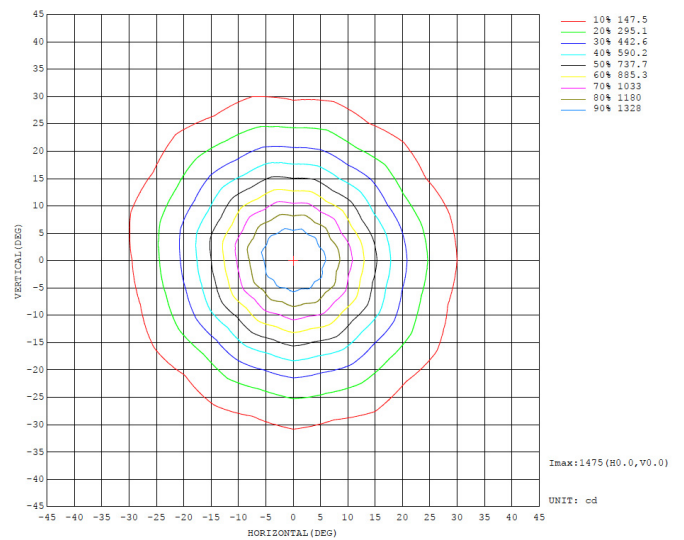

Total flux: 555.17 lm
Efficiency: 42.1 %
Efficacy: 35.19 lm/W

LUMINOUS INTENSITY DISTRIBUTION DIAGRAM

ISOCANDELA DIAGRAM

C0 PLANE ISOLUX DIAGRAM (UNIT:lx)

AAI FIGURE

ATLAS BAFFLE

LED IP44 ADJUSTABLE RECESSED DOWNLIGHT
DLD/7318161

PHOTOMETRIC DATA

LED: Citizen
Beam angle: 24°
Light colour temp.: 2700°K

Total flux: 540.88 lm
Efficiency: 41.1 %
Efficacy: 34.29 lm/W

LUMINOUS INTENSITY DISTRIBUTION DIAGRAM

ISOCANDELA DIAGRAM

C0 PLANE ISOLUX DIAGRAM (UNIT:lx)

LUMINOUS INTENSITY DISTRIBUTION DIAGRAM

ISOCANDELA DIAGRAM

C0 PLANE ISOLUX DIAGRAM (UNIT:lx)

AAI FIGURE

ATLAS BAFFLE

LED IP44 ADJUSTABLE RECESSED DOWNLIGHT
DLD/7318161

PHOTOMETRIC DATA

LED: Citizen
Beam angle: 60°
Light colour temp.: 2700°K