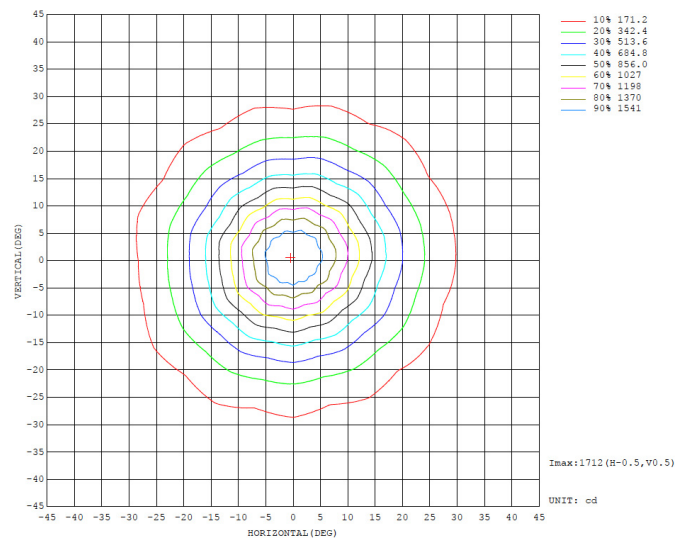

Fire rated canister (optional)

Version with baffle

Flush version without baffle

ATLAS BAFFLE

LED IP44 ADJUSTABLE RECESSED DOWNLIGHT
DLD/7318161

PHOTOMETRIC DATA

LED: Citizen
Beam angle: 15°
Light colour temp.: 2700°K

Total flux: 555.17 lm
Efficiency: 42.1 %
Efficacy: 35.19 lm/W

LUMINOUS INTENSITY DISTRIBUTION DIAGRAM

ISOCANDELA DIAGRAM

C0 PLANE ISOLUX DIAGRAM (UNIT:lx)

AAI FIGURE

ATLAS BAFFLE

LED IP44 ADJUSTABLE RECESSED DOWNLIGHT
DLD/7318161

PHOTOMETRIC DATA

LED: Citizen
Beam angle: 24°
Light colour temp.: 2700°K

Total flux: 540.88 lm
Efficiency: 41.1 %
Efficacy: 34.29 lm/W

LUMINOUS INTENSITY DISTRIBUTION DIAGRAM

ISOCANDELA DIAGRAM

C0 PLANE ISOLUX DIAGRAM (UNIT:lx)