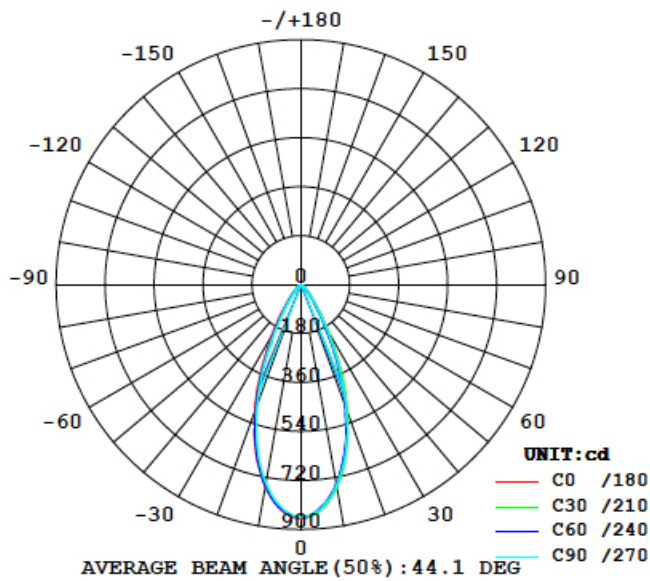

PHOTOMETRIC DATA

LED: Citizen
Beam angle: 24°
Light colour temp.: 2700°K

Total flux: 540.88 lm
Efficiency: 41.1 %
Efficacy: 34.29 lm/W

LUMINOUS INTENSITY DISTRIBUTION DIAGRAM

ISOCANDELA DIAGRAM

C0 PLANE ISOLUX DIAGRAM (UNIT:lx)

LUMINOUS INTENSITY DISTRIBUTION DIAGRAM

ISOCANDELA DIAGRAM

C0 PLANE ISOLUX DIAGRAM (UNIT:lx)

AAI FIGURE

ATLAS BAFFLE

LED IP44 ADJUSTABLE RECESSED DOWNLIGHT
DLD/7318161

PHOTOMETRIC DATA

LED: Citizen
Beam angle: 60°
Light colour temp.: 2700°K

Total flux: 519.64 lm
Efficiency: 39.4 %
Efficacy: 32.88 lm/W

LUMINOUS INTENSITY DISTRIBUTION DIAGRAM

ISOCANDELA DIAGRAM

C0 PLANE ISOLUX DIAGRAM (UNIT:lx)

AAI FIGURE

ATLAS BAFFLE

LED IP44 ADJUSTABLE RECESSED DOWNLIGHT
DLD/7318161