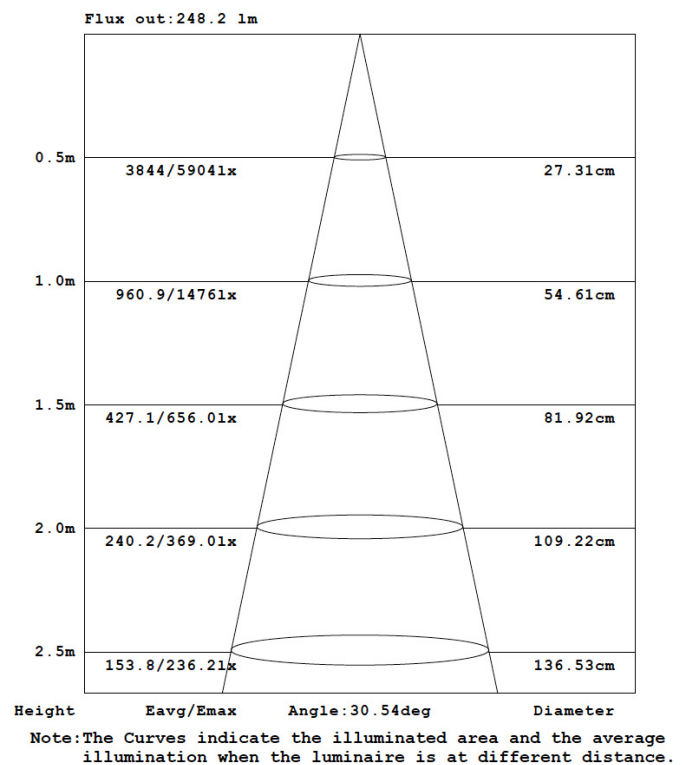

ATLAS BAFFLE

LED IP44 ADJUSTABLE RECESSED DOWNLIGHT
DLD/7318161

PHOTOMETRIC DATA

LED: Citizen
Beam angle: 24°
Light colour temp.: 2700°K

Total flux: 540.88 lm
Efficiency: 41.1 %
Efficacy: 34.29 lm/W

AAI FIGURE