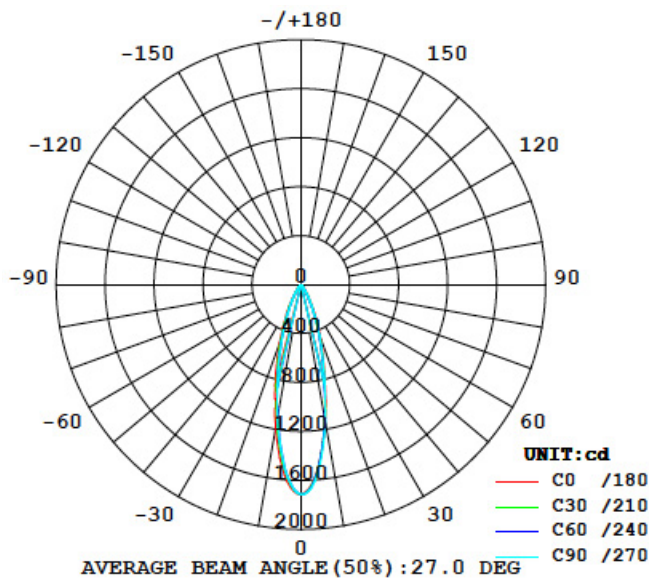

Total flux: 555.17 lm
Efficiency: 42.1 %
Efficacy: 35.19 lm/W

LUMINOUS INTENSITY DISTRIBUTION DIAGRAM

ISOCANDELA DIAGRAM

C0 PLANE ISOLUX DIAGRAM (UNIT:lx)

AAI FIGURE

ATLAS BAFFLE

LED IP44 ADJUSTABLE RECESSED DOWNLIGHT
DLD/7318161

PHOTOMETRIC DATA

LED: Citizen
Beam angle: 24°
Light colour temp.: 2700°K

Total flux: 540.88 lm
Efficiency: 41.1 %
Efficacy: 34.29 lm/W

LUMINOUS INTENSITY DISTRIBUTION DIAGRAM

ISOCANDELA DIAGRAM

C0 PLANE ISOLUX DIAGRAM (UNIT:lx)