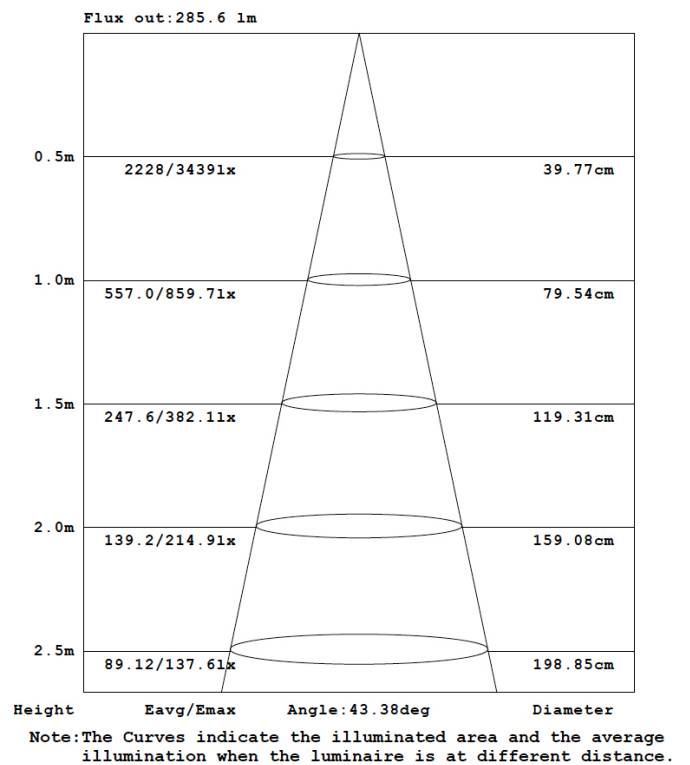

PHOTOMETRIC DATA

LED: Citizen
Beam angle: 24°
Light colour temp.: 2700°K

Total flux: 540.88 lm
Efficiency: 41.1 %
Efficacy: 34.29 lm/W

LUMINOUS INTENSITY DISTRIBUTION DIAGRAM

ISOCANDELA DIAGRAM

C0 PLANE ISOLUX DIAGRAM (UNIT:lx)

Total flux: 519.64 lm
Efficiency: 39.4 %
Efficacy: 32.88 lm/W

LUMINOUS INTENSITY DISTRIBUTION DIAGRAM

ISOCANDELA DIAGRAM

C0 PLANE ISOLUX DIAGRAM (UNIT:lx)

AAI FIGURE

ATLAS BAFFLE

LED IP44 ADJUSTABLE RECESSED DOWNLIGHT
DLD/7318161